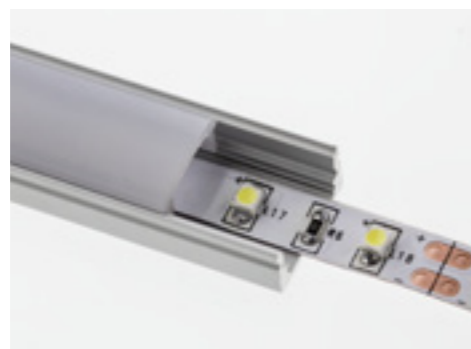

PRF004

PRF004/200

Lungime/Length/Lunghezza 2000mm.
Greutate/Weight/Peso 0.23 kg.

RO

Profil din aluminiu extrudat pentru instalarea și răcirea benzilor flexibile cu LED-uri.

Profilele sunt dotate cu diferite accesorii: dispersoare, elemente de capăt și cleme de fixare din material plastic (se comandă separat).

GB

Extruded aluminium profile for installing and cooling of LED flexible strips.

Equipped with different accessories: diffusers, end caps and fixing clips of plastic (have to be ordered separately).

IT

Profilo in alluminio estruso per installazione e raffreddamento di strisce flessibili a LED.

Dispone di diversi accessori: cover, terminali di chiusura e staffe di fissaggio in materiale plastico (da ordinare separatamente).