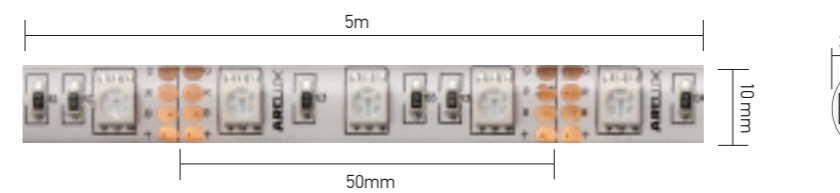

XSTRIP RGB IP65