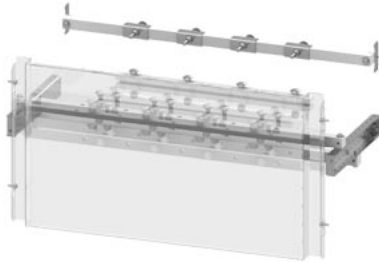

SIVACON S4 cable connection 3WA FS II, 3/4-pole, fixed-mounted and withdr., W: 800mm

Model	
product brand name	SIVACON S4
product designation	3WL cable connection
Appearance	
color	white
Mechanical Design	
height	425 mm
width	800 mm
depth	600 mm
net weight	6 kg
material	plastic
General Product Approval	Declaration of Conformity