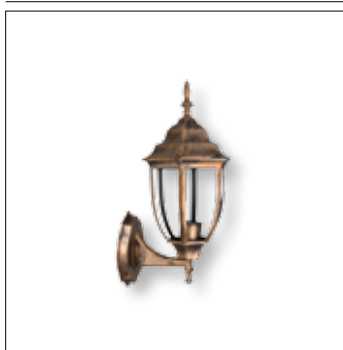

ELOO26321

E27, 1Xmax.60W, IP44
165X190X375MM, ANTIC,
material: OTEL INOXIDABIL