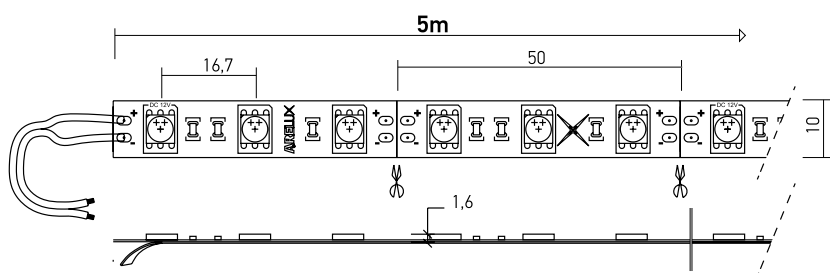

XSTRIP XL IP20

Code	LED type	Color temperature (K)	Power(W)/meter	Luminous flux (lm/meter)	Number of LED/meter	Length (m)	Power(W)/5m
ST56020WW	SMD 5050	2700-3200 K	14,4W	1100 lm/m	60 LED/m	5m	72W
ST56020NW	SMD 5050	4000-4500 K	14,4W	1265 lm/m	60 LED/m	5m	72W
ST56020CW	SMD 5050	6000-6500 K	14,4W	1280 lm/m	60 LED/m	5m	72W