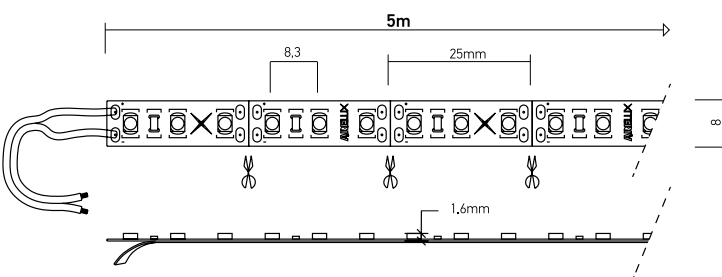

12VDC

RO

Benzi flexibile cu LED-uri (tip 3528) eficientă luminoasă ridicată, 120 LED-uri/m, pentru interior (IP20). Disponibile cu lumină monocromatică alb cald, alb neutru, sau alb rece. Benzile au lungime totală de 5m, secționabile la fiecare 25mm în grupuri de câte 3 LED-uri sau multiplu. Fixare rapidă, datorită benzii biadezive 3M (aplicată pe spatele benzii cu LED-uri).

APLICAȚII

Iluminatul architectural de contur, iluminatul general indirect (scafe, nișe, tavane false), iluminatul comercial de prezentare (vitrine și rafturi).

EN

Flexible LED strips (3528 type) with high luminous efficiency, 120 LED/m, for interior use (IP20). Available in warm white, neutral white, or cool white. Total length of a strip is 5m. Each strip can be cut from 25 to 25mm, with 3 LEDs by each module, or in multiples of these modules. Easy to install due to the duct tape 3M (fixed on the back of the strip).

RANGE OF APPLICATIONS

Architectural lighting contour, general indirect lighting (soffits, niches and false ceiling), commercial lighting presentation (shop windows and shelves).

IT

Strisce flessibili a LED (tipo 3528) ad alta resa luminosa, 120 LED/m, per interni (IP20). Sono disponibili con luce monocromatica, nelle tonalità bianco caldo, bianco neutro, o bianco freddo. Lunghezza totale 5m, sezionabile ogni 25mm in gruppi di 3 LED o multipli. Fissaggio mediante biadesivo 3M (preapplicato sul retro della striscia).

TIPI DI APPLICAZIONE

Illuminazione d'accento, illuminazione generale indiretta (intradossi, nicchie, soffitti). Illuminazione commerciale di presentazione (vitrine e scaffali).

Standards: EN 60598-1:2008 + A11:2009, EN 60598-2-1:1989, EN 60529:1992, EN 62031:2008 + A1:2013, EN 60493:2010, EN 62471:2008, EN 55015:2006 + A1:2007 + A2:2009, EN 61000-3-2:2006 + A1:2009 + A2:2009, EN 61000-3-3:2008, EN 61547:2009