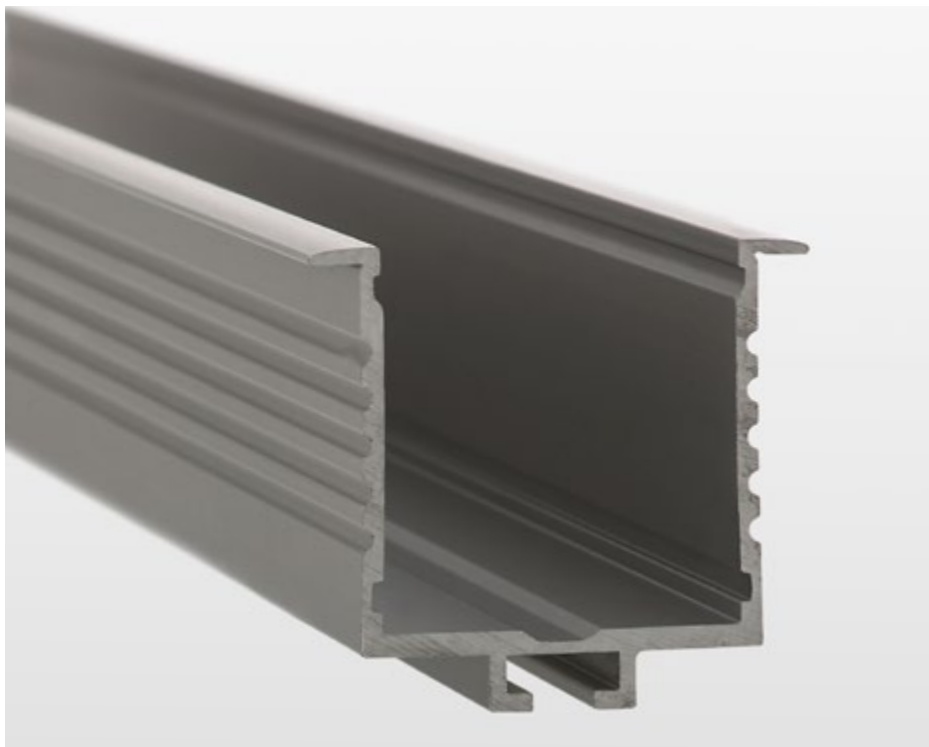

PRF062

RO

Profil din aluminiu extrudat, montaj încastrat în perete sau plafon, pentru instalarea și răcirea benzilor flexibile sau a modulelor liniare cu LED-uri, lungime 3 metri. Profilul dispune de diferite accesorii pentru instalare: dispersor din policarbonat satinat, cleme de fixare și elemente terminale. Toate accesoriile se comandă separat. Recomandat pentru aplicații în interior.

EN

Extruded aluminum profile, recessed into the wall or ceiling, for installing of the LED flexible strips or LED linear modules, with 3 meters length. The profile can be equipped with accessories: satin polycarbonate diffuser fixing clips and end caps. All the accessories have to be ordered separately. Recommended for indoor applications.

IT

Profilo in alluminio estruso, montaggio ad incasso a parete o soffitto, per installazione e raffreddamento di strisce flessibili a LED o di moduli lineari a LED, lunghezza 3 metri. Il profilo dispone di accessori: diffusore in policarbonato, clip di fissaggio e testate di chiusura. Tutti gli accessori devono essere ordinati separatamente. Si raccomanda l'utilizzo in interni.

PRF062/300

Lungime/Length/Lunghezza 3000mm.