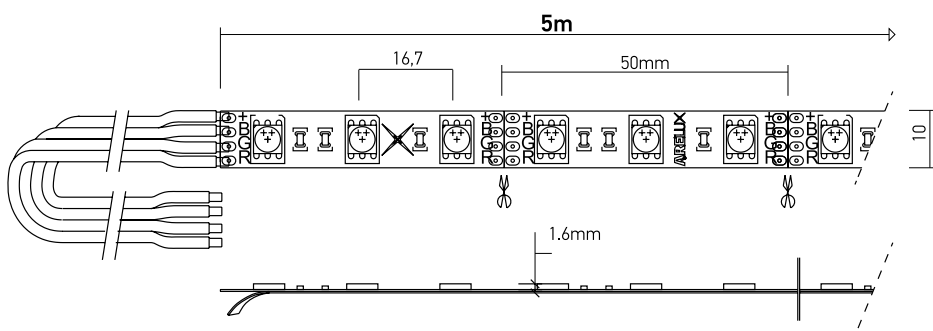

12VDC

RO
Benzii flexibile cu LED-uri tip 5050 RGB SMD 3:1 FULL COLOR, pentru interior. Variante cu 60 LED/metru secționabile la fiecare 50mm, în grupuri de câte de 3 LED-uri sau multiplu. Benzile au lungime totală de 5m. Fixare rapidă, datorită benzii biadezive 3M (aplicată pe spatele benzii cu LED-uri).

APLICAȚII
Iluminatul arhitectural de contur, iluminatul general indirect (scafe, nișe, tavane false), iluminatul decorativ.

EN
Flexible LED strips, 5050 RGB SMD 3:1 FULL COLOR type of LED, for interior. Variant with 60 LED/m, which can be cut at each 50mm, or in multiples of these modules, all with 3 LEDs by each module. Total length of the strips is 5m. Easy to install due to the duct tape 3M (fixed on the back of the strip).

RANGE OF APPLICATIONS
Architectural, outline lighting, general indirect lighting (soffits, niches, false ceiling), decorative lighting.

IT
Strisce flessibili a LED tipo 5050 RGB SMD 3:1 FULL COLOR per interni. Variante con 60 LED/m sezionabile ogni 50mm in gruppi di 3 LED o multipli. Lunghezza totale di 5m. Fissaggio mediante biadesivo 3M (preapplicato sul retro della striscia).

TIPI DI APPLICAZIONE
Illuminazione d'accento, illuminazione generale indiretta (intradossi, nicchie, soffitti), illuminazione decorativa.

Standards: EN 60598-1:2008 + A11:2009, EN 60598-2-1:1989, EN 60529:1992, EN 62031:2008 + A1:2013, EN 60493:2010, EN 62471:2008, EN 55015:2006 + A1:2007 + A2:2009, EN 61000-3-2:2006 + A1:2009 + A2:2009, EN 61000-3-3:2008, EN 61547:2009