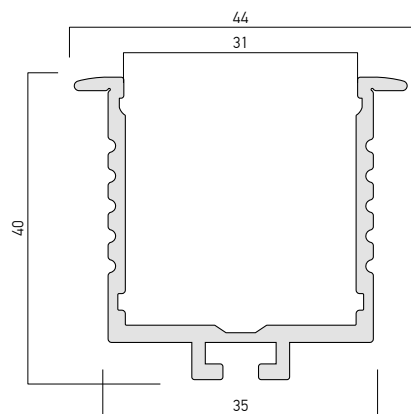

PRF062

RO

Profil din aluminiu extrudat, montaj încastrat în perete sau plafon, pentru instalarea și răcirea benzilor flexibile sau a modulelor liniare cu LED-uri, lungime 3 metri. Profilul dispune de diferite accesorii pentru instalare: dispersor din policarbonat satinat, cleme de fixare și elemente terminale. Toate accesoriile se comandă separat. Recomandat pentru aplicații în interior.

EN

Extruded aluminum profile, recessed into the wall or ceiling, for installing of the LED flexible strips or LED linear modules, with 3 meters length. The profile can be equipped with accessories: satin polycarbonate diffuser fixing clips and end caps. All the accessories have to be ordered separately. Recommended for indoor applications.

IT

Profilo in alluminio estruso, montaggio ad incasso a parete o soffitto, per installazione e raffreddamento di strisce flessibili a LED o di moduli lineari a LED, lunghezza 3 metri. Il profilo dispone di accessori: diffusore in policarbonato, clip di fissaggio e testate di chiusura. Tutti gli accessori devono essere ordinati separatamente. Si raccomanda l'utilizzo in interni.

PRF062/300

Lungime/Length/Lunghezza 3000mm.