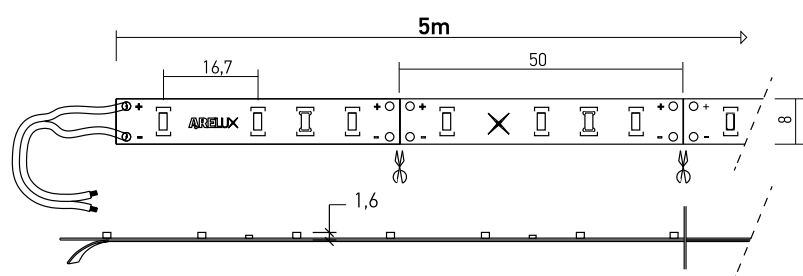

XSTRING IP20

Code	LED type	Color temperature (K)	Power(W)/meter	Luminous flux (lm/meter)	Number of LED/meter	Length (m)	Power(W)/5m
NG36020WW	SMD 3014	2700-3200 K	7,2W	530 lm/m	60 LED/m	5m	36W
NG36020NW	SMD 3014	4000-4500 K	7,2W	625 lm/m	60 LED/m	5m	36W
NG36020CW	SMD 3014	6000-6500 K	7,2W	635 lm/m	60 LED/m	5m	36W