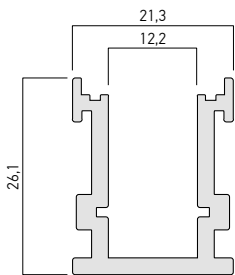

EN

Extruded aluminum profile, recessed mounting, for installing of the LED flexible strips, 3 meters length. The profile can be equipped with mounting accessories: satin PMMA diffuser, fixing clips and end caps. All the accessories have to be ordered separately.

IMPORTANT: these profiles can be installed in exterior or humid areas only if the electrician realise the waterproof conditions for the profiles. For these type of applications is recommended to use IP68 LED strips and appropriate accessories and connecting elements.

IT

Profilo in alluminio estruso, montaggio ad incasso, per installazione e raffreddamento di strisce flessibili a LED, lunghezza 3 metri. Il profilo dispone di accessori: diffusore in PMMA satinato, clip di fissaggio e testate di chiusura. Tutti gli accessori devono essere ordinati separatamente.

IMPORTANTE: questo profilo può essere installato in esterni o in ambienti umidi, a condizione che l'installatore esegua una installazione stagna. Per questo tipo di installazione si raccomanda l'uso di strisce LED IP68 e degli appropriati accessori ed elementi di connessione.

PRF050/300

Lungime/Length/Lunghezza 3000mm.