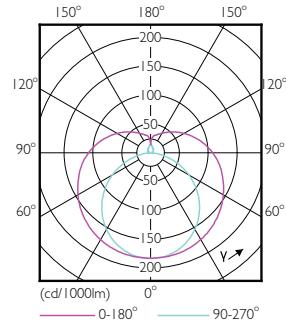

Light Distribution Diagram - MAS LEDtube HF 1200mm HE 16.5W 830 T5

Tub LED MASTER InstantFit HF T5

Date fotometrice