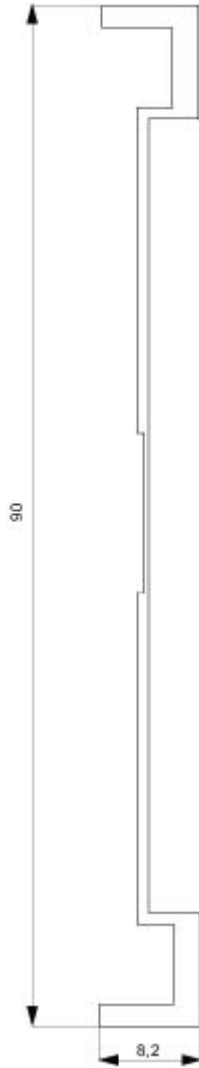

DELTA miro Frame 4-fold Authentic material wood Wood type maple red
Dimensions 303x 90 mm

Model		
product brand name	DELTA	
product designation	Frame	
design of cover frame flush design	No	
General technical data		
surface processing	others	
material	others	
Protection class		
protection class IP	IP20	
Suitability		
suitability for integration built-in installation	No	
suitability for integration device installation duct	No	
suitability for integration underfloor duct box	No	
suitability for integration flush mounting	Yes	
Appearance		
appearance	not applicable	
RAL color number	305 050	
color	Maple red	
Product details		
product component		
• labeling field	No	
• hinged lid	No	
product feature halogen-free	Yes	
product feature transparent	No	
Number		
number of units	4	
Mechanical Design		
height	303 mm	
width	90 mm	
fastening method	terminal mounting	
mounting position	horizontal and vertical	
Net Weight	105 g	
material of cover frame	wood	
Approvals Certificates		
Environment	General Product Approval	other

<https://mall.industry.siemens.com/mall/en/en/Catalog/product?mlfb=5TG1104-2>

Service&Support (Manuals, Certificates, Characteristics, FAQs,...)

<https://support.industry.siemens.com/cs/ww/en/ps/5TG1104-2>

Image database (product images, 2D dimension drawings, 3D models, device circuit diagrams, ...)

https://www.automation.siemens.com/bilddb/cax_en.aspx?mlfb=5TG1104-2

CAX-Online-Generator

<https://www.siemens.com/cax>

Tender specifications

<https://www.siemens.com/specifications>

Characteristic curves

[https://curves.simaris.siemens.com/curves/<mmp_prod_noCOMP="HAUPT"></mmp_prod_no>](https://curves.simaris.siemens.com/curves/<mmp_prod_noCOMP=)