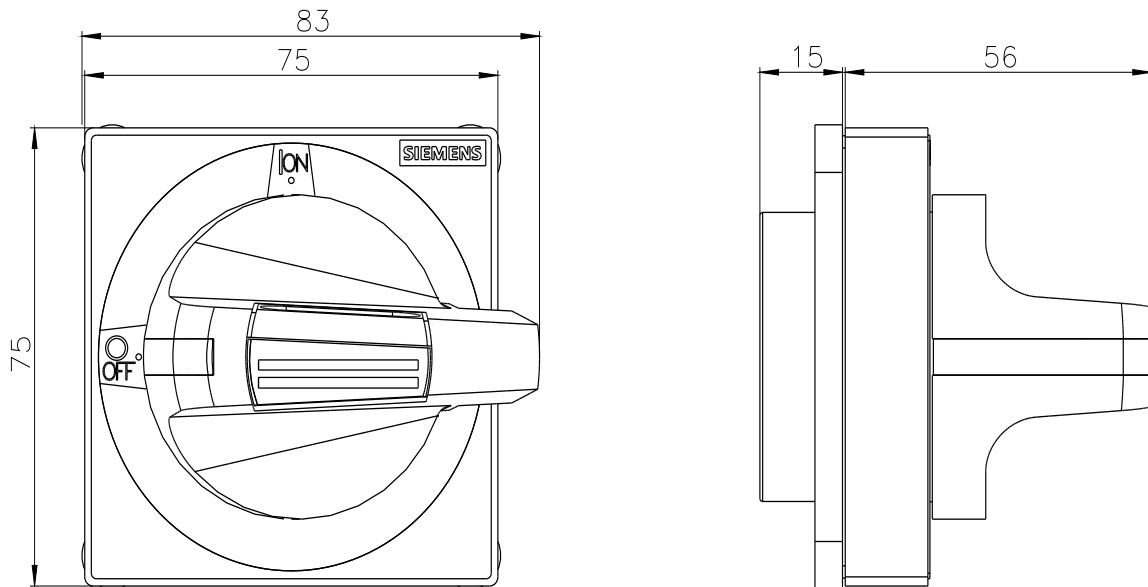

Handle with masking frame Emergency switching-off Size 75x75, for shaft 6x6 and 8x8, 0-I, Handle size 45 mm, Accessory for 3KD size 1 and 2, 3KF size 1, 3LD5 UL

Model	
product brand name	SETRON
product designation	handle with masking plate
design of the product	EMERGENCY OFF
design of handle	Red-yellow
design of the door lock system	Door interlocking
size of cross-section of the shaft of door-coupling rotary operating mechanism	8x8 mm
size format of the masking frame of door-coupling rotary operating mechanism	75x 75 mm
length of handle	45 mm
protection class IP	IP65
suitability for use	for 3KD size 1 and 2, 3KF size 1
Product details	
product description	without lighting
product feature interlock	Yes
product component	
• extension shaft	No
• handle for emergency-OFF function	Yes
product feature lockable	Yes
Accessories	
accessories	Handle with masking frame
display version for switch position indicator	0-I
Mechanical Design	
height	84 mm
width	84 mm
depth	80 mm
Net Weight	173 g
Approvals Certificates	
Environment	General Product Approval

Image database (product images, 2D dimension drawings, 3D models, device circuit diagrams, ...)

https://www.automation.siemens.com/bilddb/cax_en.aspx?mlfb=8UD1771-2AD05

CAX-Online-Generator

<https://www.siemens.com/cax>

Tender specifications

<https://www.siemens.com/specifications>

Characteristic curves

[https://curves.simaris.siemens.com/curves/<mmp_prod_noCOMP="HAUPT"></mmp_prod_no>](https://curves.simaris.siemens.com/curves/<mmp_prod_noCOMP=)