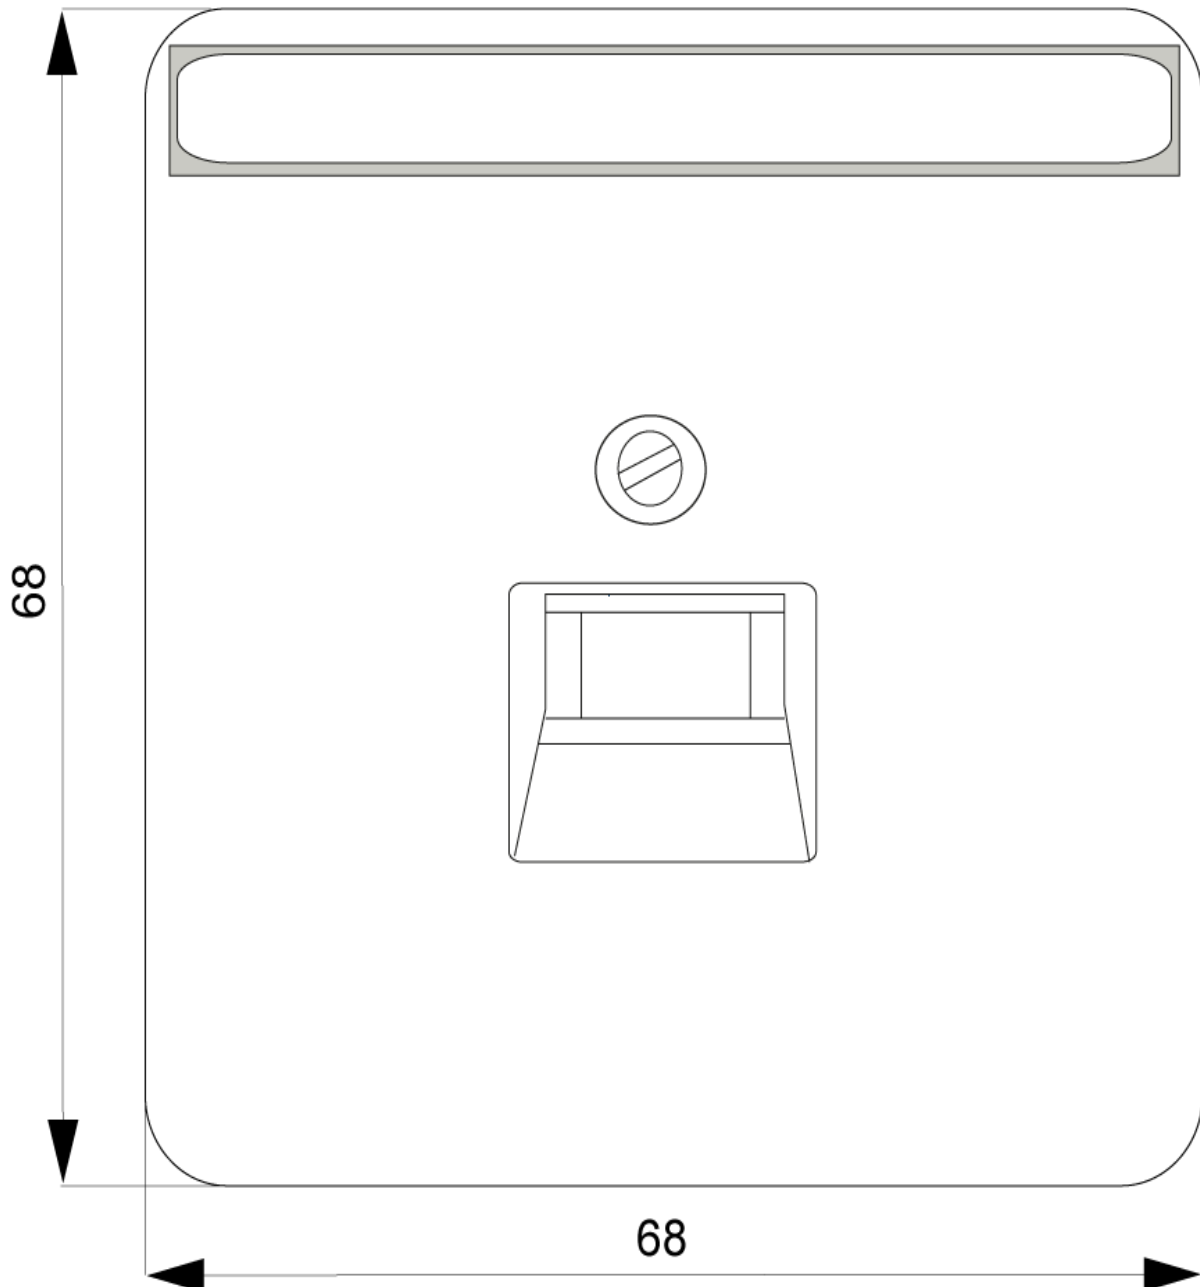

DELTA style, titanium white Cover plate UAE connection socket 68x 68 mm with Label for Rutenbeck Cat. 3+5+6 BTR-DAT C6, E-DAT/UAE design Telegärtner AMJ45, UMJ45

Model	
product brand name	DELTA
product designation	Cover plate, for UAE outlet box, knockout, with label
design of the product	Communication
cover plate version	68mm x 68mm
type of composition	central plate
General technical data	
mounting type	flush mounting
surface processing	others
product feature printed marking	No
material	others
Protection class	
protection class IP	IP20
Suitability	
suitability for use	UAE/IAE
Appearance	
appearance	not applicable
RAL color number (similar)	9 010
color	titanium white
Product details	
product feature luster terminal	No
product feature dust cover	No
product component	
• labeling field	Yes
• hinged lid	No
• strain relief	No
product feature halogen-free	Yes
product feature transparent	No
Mechanical Design	
height	68 mm
fastening method	screw mounting
Net Weight	19 g
material	plastic
Approvals Certificates	
Environment	General Product Approval

Service&Support (Manuals, Certificates, Characteristics, FAQs,...)

<https://support.industry.siemens.com/cs/ww/en/ps/5TG1395>

Image database (product images, 2D dimension drawings, 3D models, device circuit diagrams, ...)

https://www.automation.siemens.com/bilddb/cax_en.aspx?mlfb=5TG1395

CAx-Online-Generator

<https://www.siemens.com/cax>

Tender specifications

<https://www.siemens.com/specifications>

Characteristic curves

[https://curves.simaris.siemens.com/curves/<mmp_prod_noCOMP="HAUPT"></mmp_prod_no>](https://curves.simaris.siemens.com/curves/<mmp_prod_noCOMP=)