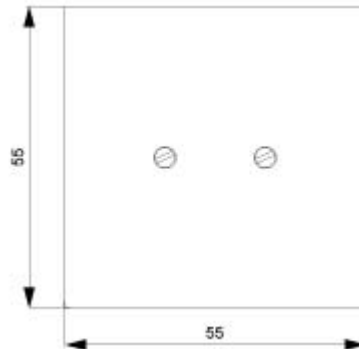

DELTA i-system titanium white outlet plate, 55x 55 mm

Model	
product brand name	DELTA
product designation	Outlet plate
design of the product	55x55 mm
cover version	others
General technical data	
marking	without imprint
surface processing	others
material	thermoplast
Protection class	
protection class IP	IP20
Suitability	
suitability for integration	miscellaneous
suitability for integration bus system pushbutton coupling	No
Appearance	
appearance	shiny
RAL color number (similar)	9 010
color	Titanium white
Product details	
product feature control window	No
product component	
• replaceable lens	No
• labeling field	No
product feature halogen-free	Yes
Mechanical Design	
height	55 mm
fastening method	other
Net Weight	51 g
material of cover for switch pushbutton dimmer	plastic
Approvals Certificates	
Environment	General Product Approval

Service&Support (Manuals, Certificates, Characteristics, FAQs,...)

<https://support.industry.siemens.com/cs/ww/en/ps/5TG2566>

Image database (product images, 2D dimension drawings, 3D models, device circuit diagrams, ...)

<https://www.siemens.com/specifications>

Characteristic curves

[https://curves.simaris.siemens.com/curves/<mmp\\_prod\\_noCOMP="HAUPT"></mmp\\_prod\\_no>](https://curves.simaris.siemens.com/curves/<mmp_prod_noCOMP=)