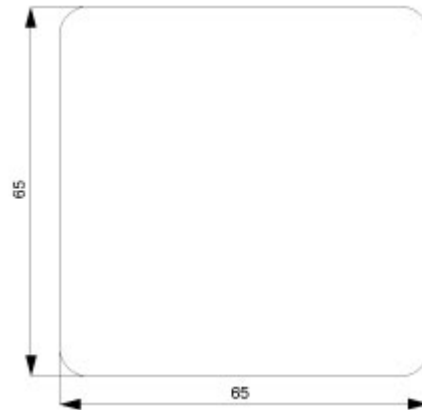

Service&Support (Manuals, Certificates, Characteristics, FAQs,...)

<https://support.industry.siemens.com/cs/ww/en/ps/5TG7921>

Image database (product images, 2D dimension drawings, 3D models, device circuit diagrams, ...)

<https://www.siemens.com/specifications>

Characteristic curves

[https://curves.simaris.siemens.com/curves/<mmp\\_prod\\_noCOMP="HAUPT"></mmp\\_prod\\_no>](https://curves.simaris.siemens.com/curves/<mmp_prod_noCOMP=)