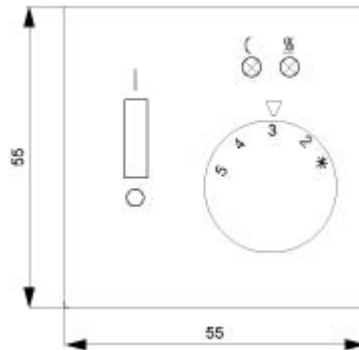

DELTA i-system titanium white Room temperature controller cover Direct floor heating, 55x 55 mm

Model	
product brand name	DELTA
product designation	cover
design of the product	55x55 mm
cover version	others
General technical data	
marking	other marking
surface processing	others
material	thermoplast
Protection class	
protection class IP	IP20
Suitability	
suitability for integration	miscellaneous
suitability for integration bus system pushbutton coupling	No
Appearance	
appearance	shiny
RAL color number (similar)	9 010
color	Titanium white
Product details	
product feature control window	Yes
product component	
• replaceable lens	No
• labeling field	No
product feature halogen-free	Yes
Mechanical Design	
fastening method	other
Net Weight	17 g
material of cover for switch pushbutton dimmer	plastic
Approvals Certificates	
Environment	General Product Approval

Image database (product images, 2D dimension drawings, 3D models, device circuit diagrams, ...)

[https://www.automation.siemens.com/bilddb/cax\\_en.aspx?mlfb=5TC9225](https://www.automation.siemens.com/bilddb/cax_en.aspx?mlfb=5TC9225)

CAX-Online-Generator

<https://www.siemens.com/cax>

Tender specifications

<https://www.siemens.com/specifications>

Characteristic curves

[https://curves.simaris.siemens.com/curves/<mmp\\_prod\\_noCOMP="HAUPT"></mmp\\_prod\\_no>](https://curves.simaris.siemens.com/curves/<mmp_prod_noCOMP=)