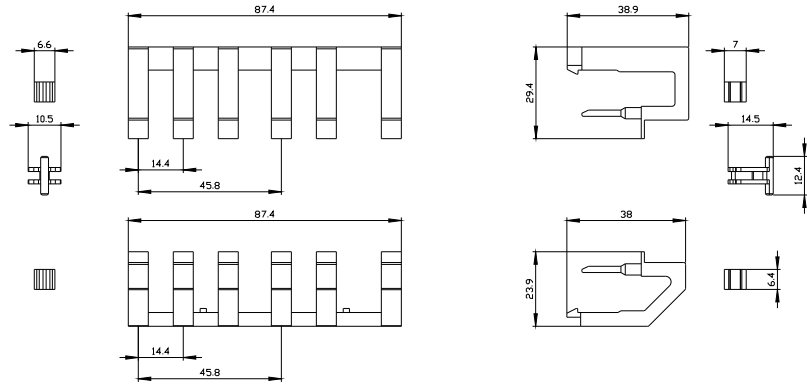

Wiring kit spring-type Electrical and mechanical Including mechanical interlocking for reversing starter Size S0

product brand name	SIRIUS				
product category	Wiring modules, connectors and kits				
product designation	Wiring kit				
design of the product	actuating voltage contactor: AC and DC				
product type designation	3RA29				
<b>General technical data</b>					
size of contactor	S0				
Substance Prohibition (Date)	10/01/2009				
Net Weight	0.112 kg				
number of poles	3				
<b>Installation/ mounting/ dimensions</b>					
fastening method	clip-on				
<b>Approvals Certificates</b>					
Environment	General Product Approval			Maritime application	
<a href="#">Environmental Confirmations</a>					
Maritime application					<a href="#">Confirmation</a>
					
<b>Further information</b>					
Information on the packaging <a href="https://support.industry.siemens.com/cs/ww/en/view/109813875">https://support.industry.siemens.com/cs/ww/en/view/109813875</a>					
Information for data generation and storage <a href="https://support.industry.siemens.com/cs/ww/en/view/109995012">https://support.industry.siemens.com/cs/ww/en/view/109995012</a>					
Information- and Downloadcenter (Catalogs, Brochures,...) <a href="https://www.siemens.com/ic10">https://www.siemens.com/ic10</a>					
Industry Mall (Online ordering system) <a href="https://mall.industry.siemens.com/mall/en/en/Catalog/product?mlfb=3RA2923-2AA2">https://mall.industry.siemens.com/mall/en/en/Catalog/product?mlfb=3RA2923-2AA2</a>					
Cax online generator <a href="https://support.automation.siemens.com/WW/CAXorder/default.aspx?lang=en&amp;mlfb=3RA2923-2AA2">https://support.automation.siemens.com/WW/CAXorder/default.aspx?lang=en&amp;mlfb=3RA2923-2AA2</a>					
Service&Support (Manuals, Certificates, Characteristics, FAQs,...) <a href="https://support.industry.siemens.com/cs/ww/en/ps/3RA2923-2AA2">https://support.industry.siemens.com/cs/ww/en/ps/3RA2923-2AA2</a>					
Image database (product images, 2D dimension drawings, 3D models, device circuit diagrams, EPLAN macros, ...) <a href="https://www.automation.siemens.com/bilddb/cax_de.aspx?mlfb=3RA2923-2AA2&amp;lang=en">https://www.automation.siemens.com/bilddb/cax_de.aspx?mlfb=3RA2923-2AA2&amp;lang=en</a>					