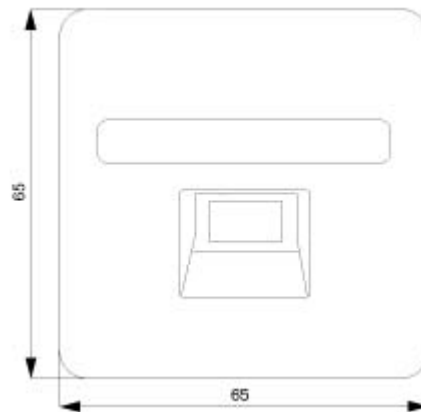

Further information

Information on the packaging

<https://support.industry.siemens.com/cs/ww/en/view/109813875>

Information for data generation and storage

<https://support.industry.siemens.com/cs/ww/en/view/109995012>

Information- and Downloadcenter (Catalogs, Brochures,...)

<https://www.siemens.com/lowvoltage/catalogs>

Industry Mall (Online ordering system)

<https://mall.industry.siemens.com/mall/en/en/Catalog/product?mlfb=5TG1767>

Service&Support (Manuals, Certificates, Characteristics, FAQs,...)

<https://support.industry.siemens.com/cs/ww/en/ps/5TG1767>

Image database (product images, 2D dimension drawings, 3D models, device circuit diagrams, ...)

<https://www.automation.siemens.com/bilddb/cax_en.aspx?mlfb=5TG1767>

CAX-Online-Generator

<https://www.siemens.com/cax>

Tender specifications

<https://www.siemens.com/specifications>

Characteristic curves

[https://curves.simaris.siemens.com/curves/<mmp_prod_noCOMP="HAUPT"></mmp_prod_no>](https://curves.simaris.siemens.com/curves/<mmp_prod_noCOMP=)

last modified:

8/15/2025