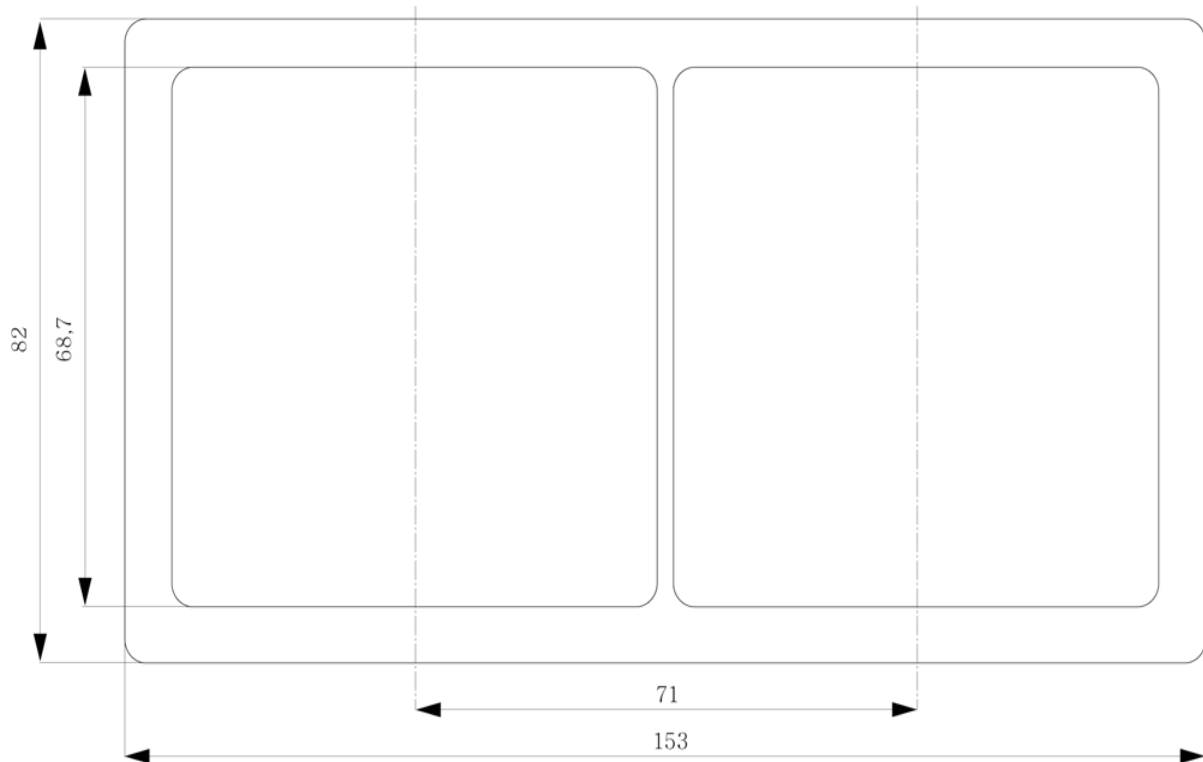

DELTA style, Frame 2-fold, 82x 82 mm platinum metallic

Model	
product brand name	DELTA
product designation	Frame
design of cover frame flush design	No
General technical data	
surface processing	others
material	thermoplastic
Protection class	
protection class IP	IP20
Suitability	
suitability for integration built-in installation	No
suitability for integration device installation duct	No
suitability for integration underfloor duct box	No
suitability for integration flush mounting	Yes
Appearance	
appearance	shiny
RAL color number	9 007
color	Platinum metallic
Product details	
product component	
• labeling field	No
• hinged lid	No
product feature halogen-free	Yes
product feature transparent	No
Number	
number of units	2
Mechanical Design	
height	153 mm
width	82 mm
fastening method	terminal mounting
mounting position	horizontal and vertical
Net Weight	35 g
material of cover frame	plastic
Approvals Certificates	
Environment	General Product Approval

Service&Support (Manuals, Certificates, Characteristics, FAQs,...)

<https://support.industry.siemens.com/cs/ww/en/ps/5TG1322-1>

Image database (product images, 2D dimension drawings, 3D models, device circuit diagrams, ...)

https://www.automation.siemens.com/bilddb/cax_en.aspx?mlfb=5TG1322-1

CAx-Online-Generator

<https://www.siemens.com/cax>

Tender specifications

<https://www.siemens.com/specifications>

Characteristic curves

[https://curves.simaris.siemens.com/curves/<mmp_prod_noCOMP="HAUPT"></mmp_prod_no>](https://curves.simaris.siemens.com/curves/<mmp_prod_noCOMP=)