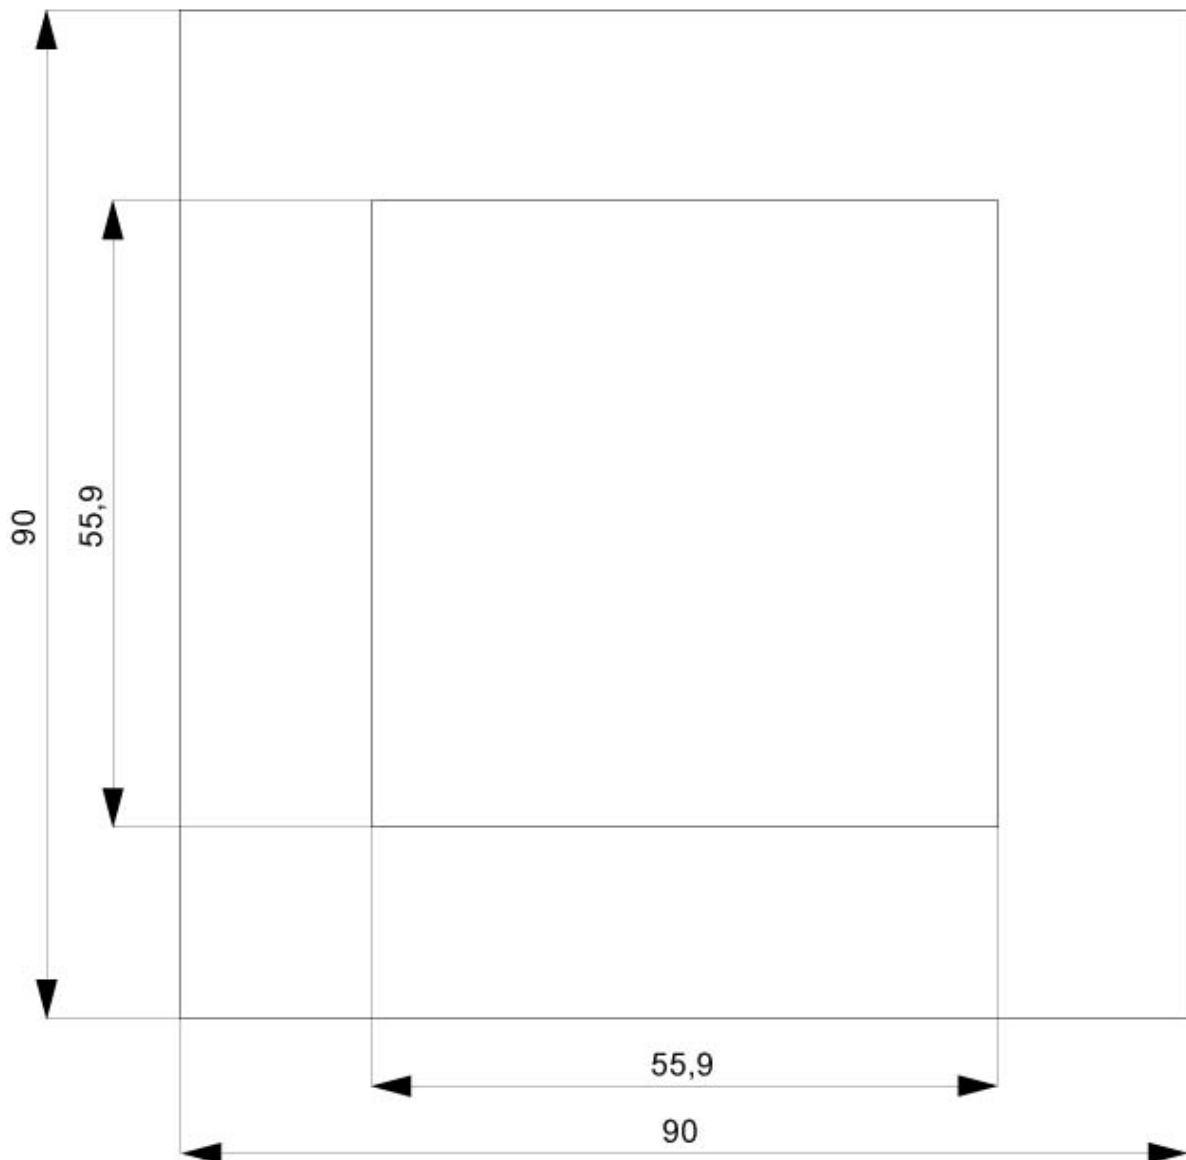

DELTA miro Frame 1-fold Authentic material wood Wood type maple red
Dimensions 90x 90 mm

| Model | |
|--|--------------------------|
| product brand name | DELTA |
| product designation | Frame |
| design of cover frame flush design | No |
| General technical data | |
| surface processing | others |
| material | others |
| Protection class | |
| protection class IP | IP20 |
| Suitability | |
| suitability for integration built-in installation | No |
| suitability for integration device installation duct | No |
| suitability for integration underfloor duct box | No |
| suitability for integration flush mounting | Yes |
| Appearance | |
| appearance | not applicable |
| RAL color number | 305 050 |
| color | Maple red |
| Product details | |
| product component | |
| • labeling field | No |
| • hinged lid | No |
| product feature halogen-free | Yes |
| product feature transparent | No |
| Number | |
| number of units | 1 |
| Mechanical Design | |
| height | 90 mm |
| width | 90 mm |
| fastening method | terminal mounting |
| mounting position | horizontal and vertical |
| Net Weight | 37 g |
| material of cover frame | wood |
| Approvals Certificates | |
| Environment | General Product Approval |

https://www.automation.siemens.com/bilddb/cax_en.aspx?mlfb=5TG1101-2

CAx-Online-Generator

<https://www.siemens.com/cax>

Tender specifications

<https://www.siemens.com/specifications>

Characteristic curves

[https://curves.simaris.siemens.com/curves/<mmp_prod_noCOMP="HAUPT"></mmp_prod_no>](https://curves.simaris.siemens.com/curves/<mmp_prod_noCOMP=)