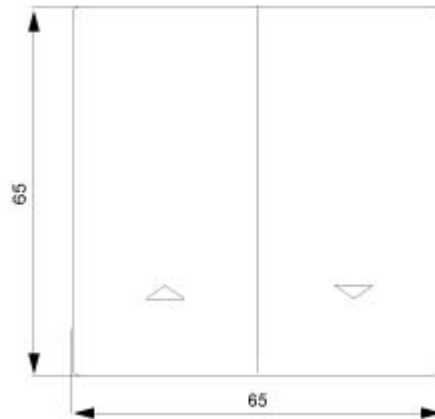

DELTA profil, titanium white Rocker switch with shutter symbols for shutter pushbutton, 65x 65 mm

Model	
product brand name	DELTA
product designation	Rockers
design of the product	65x65 mm
cover version	two-piece rocker
General technical data	
marking	Arrows symbol
surface processing	others
material	thermoplast
Protection class	
protection class IP	IP20
Suitability	
suitability for integration	switch/pushbutton
suitability for integration bus system pushbutton coupling	Yes
Appearance	
appearance	shiny
RAL color number (similar)	9 010
color	Titanium white
Product details	
product feature control window	No
product component	
• replaceable lens	No
• labeling field	No
product feature halogen-free	Yes
Mechanical Design	
fastening method	other
Net Weight	24 g
material of cover for switch pushbutton dimmer	plastic
Approvals Certificates	
Environment	General Product Approval

Image database (product images, 2D dimension drawings, 3D models, device circuit diagrams, ...)

[https://www.automation.siemens.com/bilddb/cax\\_en.aspx?mlfb=5TG7814](https://www.automation.siemens.com/bilddb/cax_en.aspx?mlfb=5TG7814)

CAX-Online-Generator

<https://www.siemens.com/cax>

Tender specifications

<https://www.siemens.com/specifications>

Characteristic curves

[https://curves.simaris.siemens.com/curves/<mmp\\_prod\\_noCOMP="HAUPT"></mmp\\_prod\\_no>](https://curves.simaris.siemens.com/curves/<mmp_prod_noCOMP=)