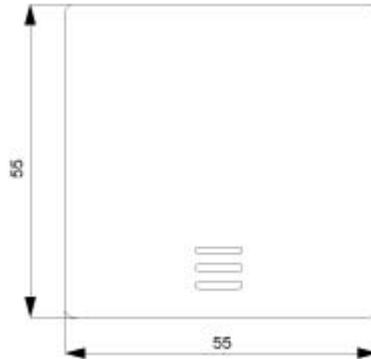

<https://mall.industry.siemens.com/mall/en/en/Catalog/product?mlfb=5TG6220>

Service&Support (Manuals, Certificates, Characteristics, FAQs,...)

<https://support.industry.siemens.com/cs/ww/en/ps/5TG6220>

Image database (product images, 2D dimension drawings, 3D models, device circuit diagrams, ...)

https://www.automation.siemens.com/bilddb/cax_en.aspx?mlfb=5TG6220

CAX-Online-Generator

<https://www.siemens.com/cax>

Tender specifications

<https://www.siemens.com/specifications>

Characteristic curves

[https://curves.simaris.siemens.com/curves/<mmp_prod_noCOMP="HAUPT"></mmp_prod_no>](https://curves.simaris.siemens.com/curves/<mmp_prod_noCOMP=)