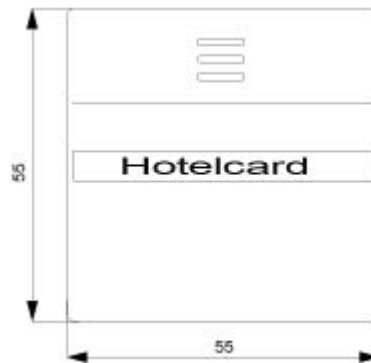

DELTA i-system HotelCard switch illuminated aluminum metallic, 55x 55 mm

Model	
product brand name	DELTA
product designation	Hotel card switch
design of the product	55x55 mm
cover version	hotel card
General technical data	
marking	without imprint
surface processing	others
material	thermoplast
Protection class	
protection class IP	IP20
Suitability	
suitability for integration	switch/pushbutton
suitability for integration bus system pushbutton coupling	Yes
Appearance	
appearance	shiny
RAL color number (similar)	9 006
color	aluminum metallic
Product details	
product feature control window	Yes
product component	
• replaceable lens	No
• labeling field	Yes
product feature halogen-free	Yes
Mechanical Design	
fastening method	other
Net Weight	131 g
material of cover for switch pushbutton dimmer	plastic
Approvals Certificates	
Environment	General Product Approval

Service&Support (Manuals, Certificates, Characteristics, FAQs,...)

<https://support.industry.siemens.com/cs/ww/en/ps/5TG4821>

Image database (product images, 2D dimension drawings, 3D models, device circuit diagrams, ...)

https://www.automation.siemens.com/bilddb/cax_en.aspx?mlfb=5TG4821

CAX-Online-Generator

<https://www.siemens.com/cax>

Tender specifications

<https://www.siemens.com/specifications>

Characteristic curves

[https://curves.simaris.siemens.com/curves/<mmp_prod_noCOMP="HAUPT"></mmp_prod_no>](https://curves.simaris.siemens.com/curves/<mmp_prod_noCOMP=)