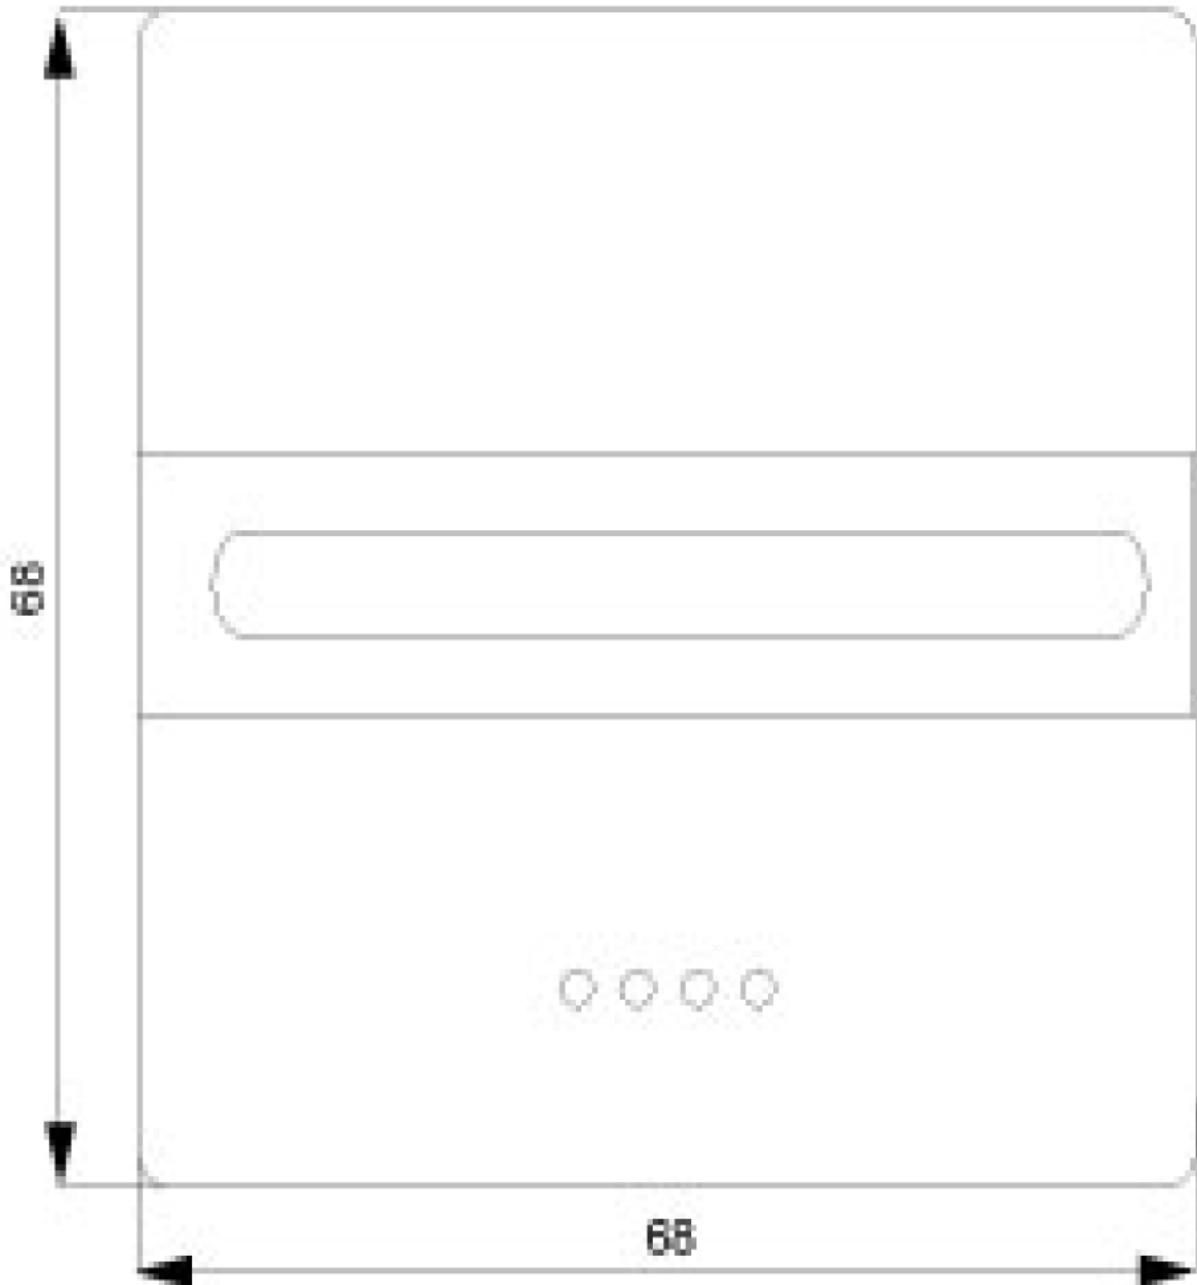

Information for data generation and storage

<https://support.industry.siemens.com/cs/ww/en/view/109995012>

Information- and Downloadcenter (Catalogs, Brochures,...)

<https://www.siemens.com/lowvoltage/catalogs>

Industry Mall (Online ordering system)

<https://mall.industry.siemens.com/mall/en/en/Catalog/product?mlfb=5TG7155>

Service&Support (Manuals, Certificates, Characteristics, FAQs,...)

<https://support.industry.siemens.com/cs/ww/en/ps/5TG7155>

Image database (product images, 2D dimension drawings, 3D models, device circuit diagrams, ...)

<https://www.automation.siemens.com/bilddb/cax_en.aspx?mlfb=5TG7155>

CAX-Online-Generator

<https://www.siemens.com/cax>

Tender specifications

<https://www.siemens.com/specifications>

Characteristic curves

[https://curves.simaris.siemens.com/curves/<mmp_prod_noCOMP="HAUPT"></mmp_prod_no>](https://curves.simaris.siemens.com/curves/<mmp_prod_noCOMP=)

last modified:

8/22/2025