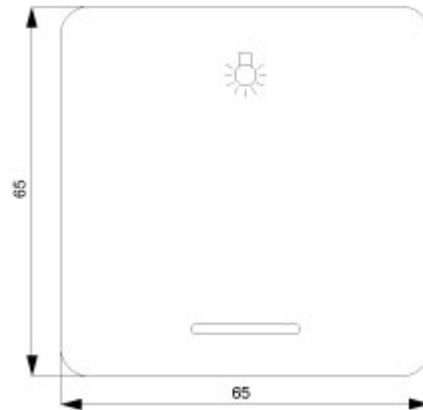

Information for data generation and storage

<https://support.industry.siemens.com/cs/ww/en/view/109995012>

Information- and Downloadcenter (Catalogs, Brochures,...)

<https://www.siemens.com/lowvoltage/catalogs>

Industry Mall (Online ordering system)

<https://mall.industry.siemens.com/mall/en/en/Catalog/product?mlfb=5TG7926>

Service&Support (Manuals, Certificates, Characteristics, FAQs,...)

<https://support.industry.siemens.com/cs/ww/en/ps/5TG7926>

Image database (product images, 2D dimension drawings, 3D models, device circuit diagrams, ...)

<https://www.automation.siemens.com/bilddb/cax_en.aspx?mlfb=5TG7926>

CAX-Online-Generator

<https://www.siemens.com/cax>

Tender specifications

<https://www.siemens.com/specifications>

Characteristic curves

[https://curves.simaris.siemens.com/curves/<mmp_prod_noCOMP="HAUPT"></mmp_prod_no>](https://curves.simaris.siemens.com/curves/<mmp_prod_noCOMP=)

---

last modified:

8/22/2025