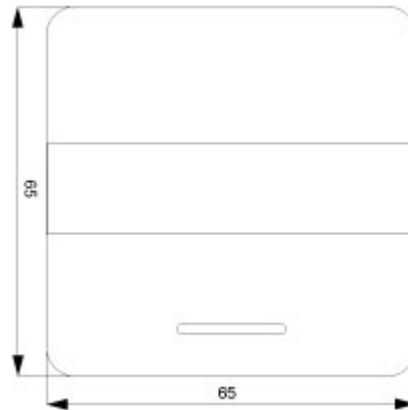

DELTA profil, titanium white Rocker switch with window, with label for emergency switch for heating 65x 65 mm

Model	
product brand name	DELTA
product designation	Rockers
design of the product	65x65 mm
cover version	one-piece rocker
General technical data	
marking	without imprint
surface processing	others
material	thermoplast
Protection class	
protection class IP	IP20
Suitability	
suitability for integration	switch/pushbutton
suitability for integration bus system pushbutton coupling	Yes
Appearance	
appearance	shiny
RAL color number (similar)	9 010
color	Titanium white
Product details	
product feature control window	Yes
product component	
• replaceable lens	No
• labeling field	Yes
product feature halogen-free	Yes
Mechanical Design	
fastening method	other
Net Weight	32 g
material of cover for switch pushbutton dimmer	plastic
Approvals Certificates	
Environment	General Product Approval

Service&Support (Manuals, Certificates, Characteristics, FAQs,...)

<https://support.industry.siemens.com/cs/ww/en/ps/5TG7815>

Image database (product images, 2D dimension drawings, 3D models, device circuit diagrams, ...)

https://www.automation.siemens.com/bilddb/cax_en.aspx?mlfb=5TG7815

CAX-Online-Generator

<https://www.siemens.com/cax>

Tender specifications

<https://www.siemens.com/specifications>

Characteristic curves

[https://curves.simaris.siemens.com/curves/<mmp_prod_noCOMP="HAUPT"></mmp_prod_no>](https://curves.simaris.siemens.com/curves/<mmp_prod_noCOMP=)