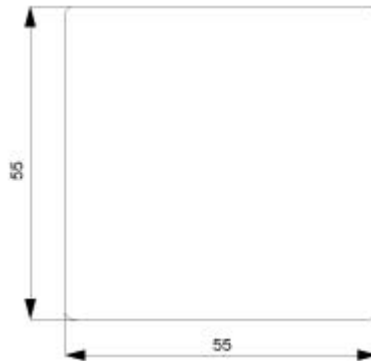

<https://mall.industry.siemens.com/mall/en/en/Catalog/product?mlfb=5TG6201>

Service&Support (Manuals, Certificates, Characteristics, FAQs,...)

<https://support.industry.siemens.com/cs/ww/en/ps/5TG6201>

Image database (product images, 2D dimension drawings, 3D models, device circuit diagrams, ...)

https://www.automation.siemens.com/bilddb/cax_en.aspx?mlfb=5TG6201

CAX-Online-Generator

<https://www.siemens.com/cax>

Tender specifications

<https://www.siemens.com/specifications>

Characteristic curves

[https://curves.simaris.siemens.com/curves/<mmp_prod_noCOMP="HAUPT"></mmp_prod_no>](https://curves.simaris.siemens.com/curves/<mmp_prod_noCOMP=)