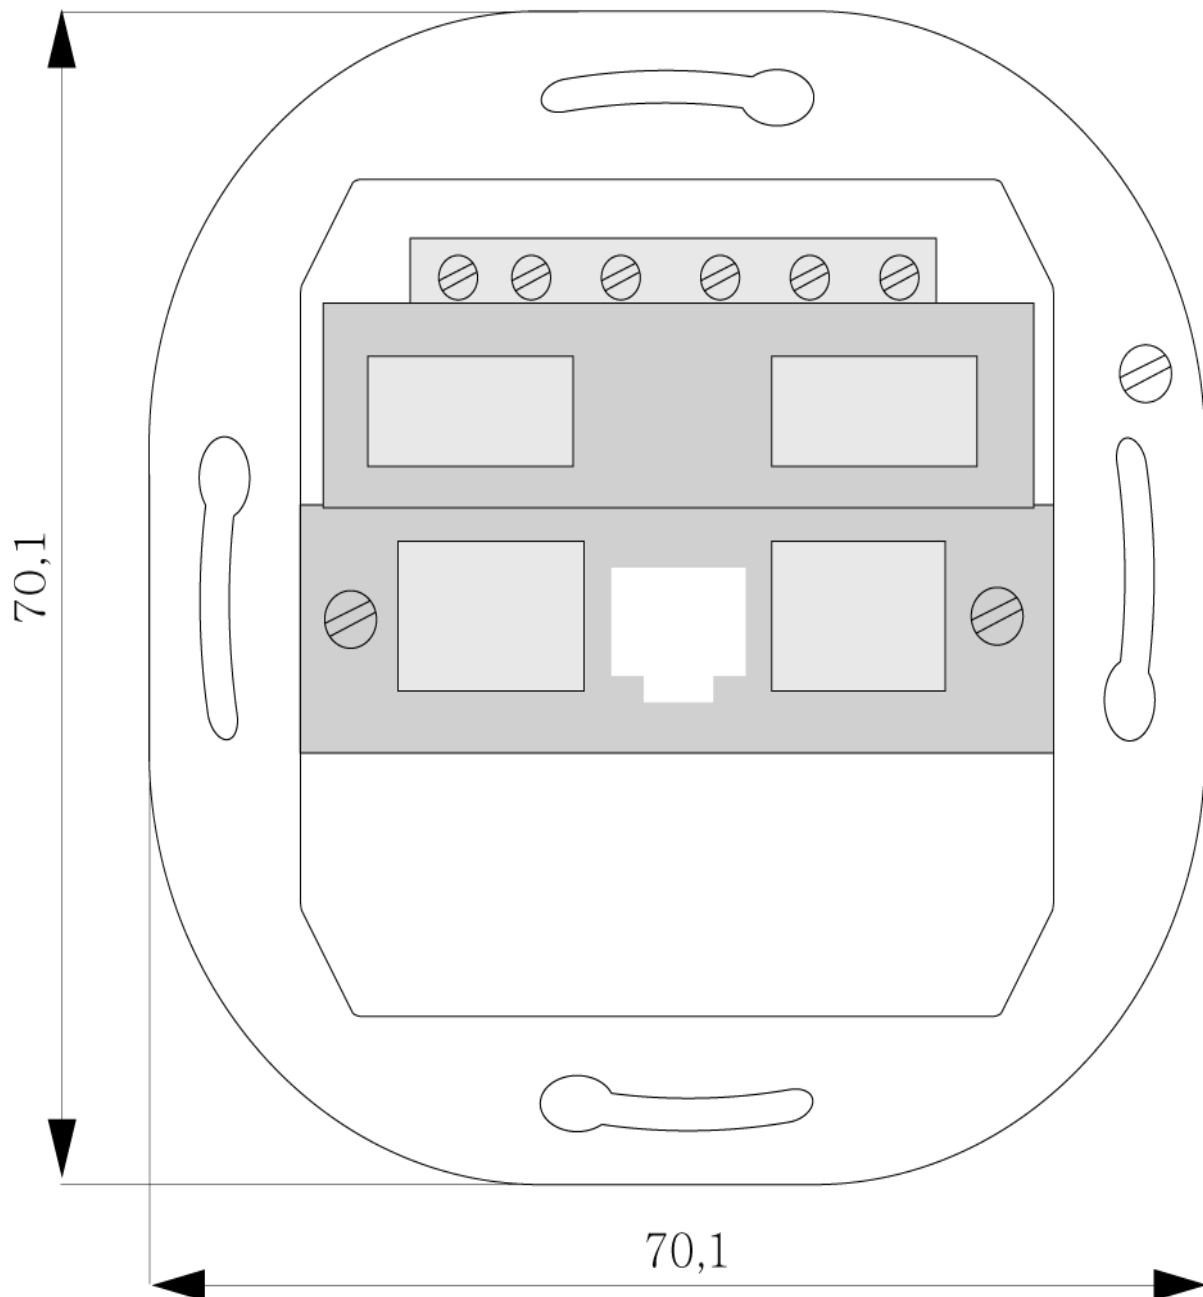

Further information

Information on the packaging

<https://support.industry.siemens.com/cs/ww/en/view/109813875>

Information for data generation and storage

<https://support.industry.siemens.com/cs/ww/en/view/109995012>

Information- and Downloadcenter (Catalogs, Brochures,...)

<https://www.siemens.com/lowvoltage/catalogs>

Industry Mall (Online ordering system)

<https://mall.industry.siemens.com/mall/en/en/Catalog/product?mlfb=5TG2406>

Service&Support (Manuals, Certificates, Characteristics, FAQs,...)

<https://support.industry.siemens.com/cs/ww/en/ps/5TG2406>

Image database (product images, 2D dimension drawings, 3D models, device circuit diagrams, ...)

<https://www.automation.siemens.com/bilddb/cax_en.aspx?mlfb=5TG2406>

CAX-Online-Generator

<https://www.siemens.com/cax>

Tender specifications

<https://www.siemens.com/specifications>

Characteristic curves

[https://curves.simaris.siemens.com/curves/<mmp_prod_noCOMP="HAUPT"></mmp_prod_no>](https://curves.simaris.siemens.com/curves/<mmp_prod_noCOMP=)

last modified:

8/15/2025