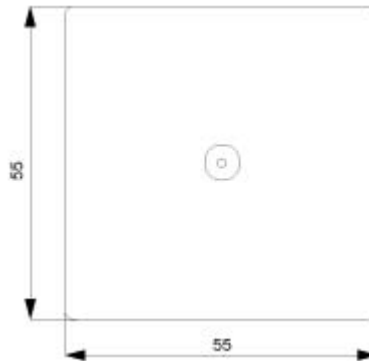

Image database (product images, 2D dimension drawings, 3D models, device circuit diagrams, ...)

[https://www.automation.siemens.com/bilddb/cax\\_en.aspx?mlfb=5TG6287](https://www.automation.siemens.com/bilddb/cax_en.aspx?mlfb=5TG6287)

CAX-Online-Generator

<https://www.siemens.com/cax>

Tender specifications

<https://www.siemens.com/specifications>

Characteristic curves

[https://curves.simaris.siemens.com/curves/<mmp\\_prod\\_noCOMP="HAUPT"></mmp\\_prod\\_no>](https://curves.simaris.siemens.com/curves/<mmp_prod_noCOMP=)