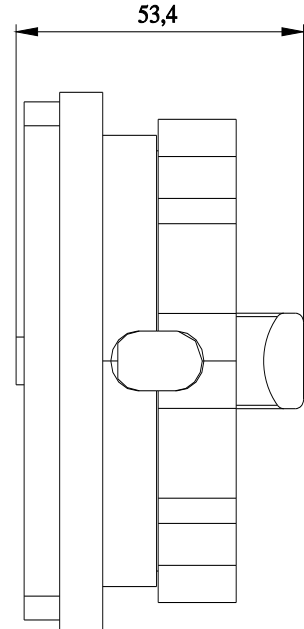

rotary operating mechanism, actuating lever black, for four-hole Front mounting, accessory for main and emergency switching-off switch 3LD2 for 63A - 125A and for molded case switch 3LD UL for 30A

Model	
product brand name	SETRON
product designation	Rotary operators
design of the product	accessories for 3LD2 main and EMERGENCY-STOP switches
degree of protection NEMA rating	1, 3R, 4X, 12
suitability for use switch disconnecter	Yes
suitability for use circuit breaker	No
suitability for use EMERGENCY OFF switch	No
color	black
• of the actuating element	black
product feature can be locked in ON position	No
• Product component with axis	No
• product component restart inhibit function block	No
• product component padlock locking mechanism	No
• product component key lock	No
product feature can be locked into OFF position	Yes
number of bracket locks maximum	3
hasp thickness of the bracket locks	4 ... 8 mm
Net Weight	151 g

<https://www.siemens.com/cax>

Tender specifications

<https://www.siemens.com/specifications>

Characteristic curves

https://curves.simaris.siemens.com/curves/<mmp_prod_noCOMP='HAUPT'></mmp_prod_no>

last modified: