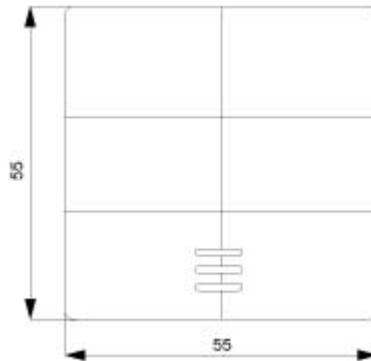

Service&Support (Manuals, Certificates, Characteristics, FAQs,...)

<https://support.industry.siemens.com/cs/ww/en/ps/5TG6213>

Image database (product images, 2D dimension drawings, 3D models, device circuit diagrams, ...)

[https://www.automation.siemens.com/bilddb/cax\\_en.aspx?mlfb=5TG6213](https://www.automation.siemens.com/bilddb/cax_en.aspx?mlfb=5TG6213)

CAX-Online-Generator

<https://www.siemens.com/cax>

Tender specifications

<https://www.siemens.com/specifications>

Characteristic curves

[https://curves.simaris.siemens.com/curves/<mmp\\_prod\\_noCOMP="HAUPT"></mmp\\_prod\\_no>](https://curves.simaris.siemens.com/curves/<mmp_prod_noCOMP=)