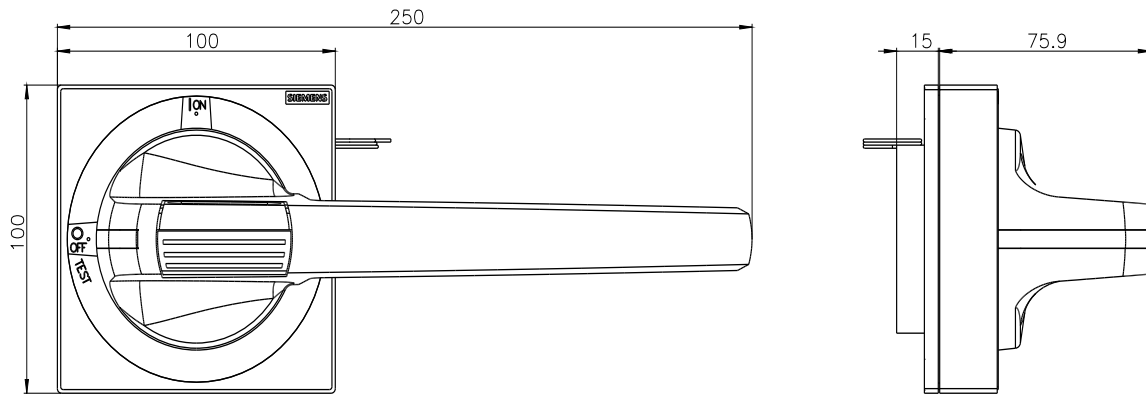

handle with masking plate EMERGENCY-STOP illuminated size 100x 100, for shaft 12x 12, test-0-I, handle size 200mm accessory for 3KD size 5 3KF size 5

Model	
product brand name	SETRON
product designation	handle with masking plate
design of the product	EMERGENCY OFF
design of handle	Red-yellow
design of the door lock system	Door interlocking
size of cross-section of the shaft of door-coupling rotary operating mechanism	12x12 mm
size format of the masking frame of door-coupling rotary operating mechanism	100x 100 mm
length of handle	200 mm
protection class IP	IP65
suitability for use	for 3KD size 5, 3KF size 5

Mechanical Design	
height	144 mm
width	98 mm
depth	450 mm
Net Weight	699 g

Approvals Certificates		
Environment	General Product Approval	Maritime application

[Environmental Conformations](#)

Further information
Information on the packaging https://support.industry.siemens.com/cs/ww/en/view/109813875
Information for data generation and storage

Image database (product images, 2D dimension drawings, 3D models, device circuit diagrams, ...)

https://www.automation.siemens.com/bilddb/cax_en.aspx?mlfb=8UD1861-4CF05

CAX-Online-Generator

<https://www.siemens.com/cax>

Tender specifications

<https://www.siemens.com/specifications>

Characteristic curves

[https://curves.simaris.siemens.com/curves/<mmp_prod_noCOMP="HAUPT"></mmp_prod_no>](https://curves.simaris.siemens.com/curves/<mmp_prod_noCOMP=)