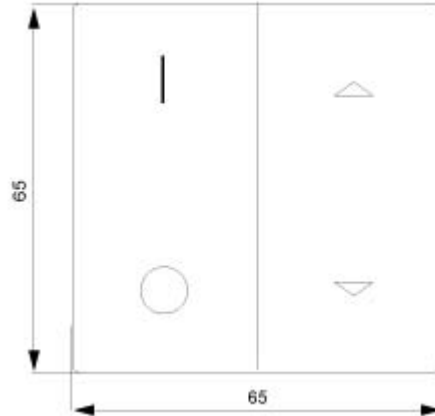

DELTA profil, silver Rocker switch with symbols I0 and Shutter for shutter switch, 65x 65 mm

Model	
product brand name	DELTA
product designation	Rockers
design of the product	65x65 mm
cover version	two-piece rocker
General technical data	
marking	Arrows symbol
surface processing	others
material	thermoplast
Protection class	
protection class IP	IP20
Suitability	
suitability for integration	switch/pushbutton
suitability for integration bus system pushbutton coupling	Yes
Appearance	
appearance	shiny
RAL color number (similar)	9 006
color	silver
Product details	
product feature control window	No
product component	
• replaceable lens	No
• labeling field	No
product feature halogen-free	Yes
Mechanical Design	
fastening method	other
Net Weight	25 g
material of cover for switch pushbutton dimmer	plastic
Approvals Certificates	
Environment	General Product Approval

Image database (product images, 2D dimension drawings, 3D models, device circuit diagrams, ...)

[https://www.automation.siemens.com/bilddb/cax\\_en.aspx?mlfb=5TG7933](https://www.automation.siemens.com/bilddb/cax_en.aspx?mlfb=5TG7933)

CAX-Online-Generator

<https://www.siemens.com/cax>

Tender specifications

<https://www.siemens.com/specifications>

Characteristic curves

[https://curves.simaris.siemens.com/curves/<mmp\\_prod\\_noCOMP="HAUPT"></mmp\\_prod\\_no>](https://curves.simaris.siemens.com/curves/<mmp_prod_noCOMP=)