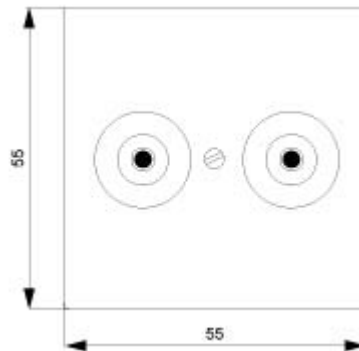

DELTA i-system titanium white BNC plug socket 2-fold, 75 ohm cover plate 55 x 55 mm

Model	
product brand name	DELTA
product designation	Cover plate, with BNC connection, double
design of the product	Communication
cover plate version	55x55 mm
type of composition	central plate
General technical data	
mounting type	flush mounting
surface processing	others
product feature printed marking	No
material	thermoplastic
Protection class	
protection class IP	IP20
Suitability	
suitability for use	BNC/TNC
Appearance	
appearance	shiny
RAL color number (similar)	9 010
color	titanium white
Product details	
product feature luster terminal	No
product feature dust cover	No
product component	
• labeling field	No
• hinged lid	No
• strain relief	No
product feature halogen-free	Yes
product feature transparent	No
Mechanical Design	
height	55 mm
fastening method	screw mounting
Net Weight	91 g
material	plastic
Approvals Certificates	
Environment	General Product Approval

Service&Support (Manuals, Certificates, Characteristics, FAQs,...)

<https://support.industry.siemens.com/cs/ww/en/ps/5TG2068>

Image database (product images, 2D dimension drawings, 3D models, device circuit diagrams, ...)

https://www.automation.siemens.com/bilddb/cax_en.aspx?mlfb=5TG2068

CAX-Online-Generator

<https://www.siemens.com/cax>

Tender specifications

<https://www.siemens.com/specifications>

Characteristic curves

[https://curves.simaris.siemens.com/curves/<mmp_prod_noCOMP="HAUPT"></mmp_prod_no>](https://curves.simaris.siemens.com/curves/<mmp_prod_noCOMP=)