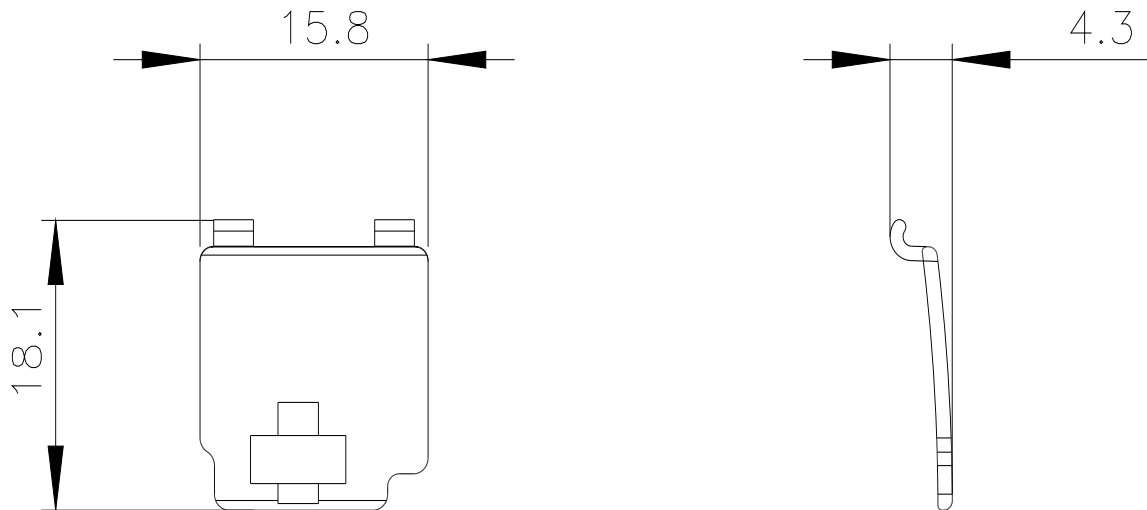

Installation/ mounting/ dimensions

fastening method	clip-on
height	16 mm
width	17 mm
depth	1 mm

Approvals Certificates

Environment	General Product Approval	Test Certificates
-------------	--------------------------	-------------------

Image database (product images, 2D dimension drawings, 3D models, device circuit diagrams, EPLAN macros, ...)

https://www.automation.siemens.com/bilddb/cax_de.aspx?mlfb=3RV2908-0P&lang=en

last modified: