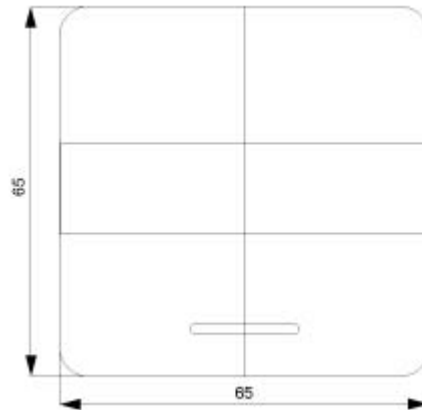

DELTA profil, titanium white Rocker switch with window, with label for series/double two-way switch for pushbutton 2-fold Mid-position for double pushbutton, 65x 65 mm

Model	
product brand name	DELTA
product designation	Rockers
design of the product	65x65 mm
cover version	two-piece rocker
General technical data	
marking	without imprint
surface processing	others
material	thermoplast
Protection class	
protection class IP	IP20
Suitability	
suitability for integration	switch/pushbutton
suitability for integration bus system pushbutton coupling	Yes
Appearance	
appearance	shiny
RAL color number (similar)	9 010
color	Titanium white
Product details	
product feature control window	Yes
product component	
• replaceable lens	No
• labeling field	Yes
product feature halogen-free	Yes
Mechanical Design	
fastening method	other
Net Weight	0.027 kg
material of cover for switch pushbutton dimmer	plastic
Approvals Certificates	
Environment	General Product Approval

Image database (product images, 2D dimension drawings, 3D models, device circuit diagrams, ...)

[https://www.automation.siemens.com/bilddb/cax\\_en.aspx?mlfb=5TG7817](https://www.automation.siemens.com/bilddb/cax_en.aspx?mlfb=5TG7817)

CAX-Online-Generator

<https://www.siemens.com/cax>

Tender specifications

<https://www.siemens.com/specifications>

Characteristic curves

[https://curves.simaris.siemens.com/curves/<mmp\\_prod\\_noCOMP="HAUPT"></mmp\\_prod\\_no>](https://curves.simaris.siemens.com/curves/<mmp_prod_noCOMP=)