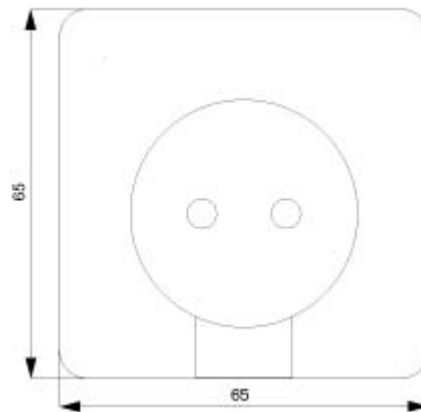

DELTA profil, titanium white outlet plate, 65x 65 mm

Model		
product brand name	DELTA	
product designation	Outlet plate	
design of the product	Accessories and spare parts	
cover plate version	65x65 mm	
type of composition	central plate	
General technical data		
mounting type	flush mounting	
surface processing	others	
product feature printed marking	No	
material	thermoplastic	
Protection class		
protection class IP	IP20	
Suitability		
suitability for use	cable outlet	
Appearance		
appearance	shiny	
RAL color number (similar)	9 010	
color	titanium white	
Product details		
product feature luster terminal	No	
product feature dust cover	No	
product component		
• labeling field	No	
• hinged lid	No	
• strain relief	No	
product feature halogen-free	Yes	
product feature transparent	No	
Mechanical Design		
height	65 mm	
fastening method	screw mounting	
Net Weight	74 g	
material	plastic	
Approvals Certificates		
Environment	General Product Approval	other

Service&Support (Manuals, Certificates, Characteristics, FAQs,...)

<https://support.industry.siemens.com/cs/ww/en/ps/5TG1807>

Image database (product images, 2D dimension drawings, 3D models, device circuit diagrams, ...)

https://www.automation.siemens.com/bilddb/cax_en.aspx?mlfb=5TG1807

CAX-Online-Generator

<https://www.siemens.com/cax>

Tender specifications

<https://www.siemens.com/specifications>

Characteristic curves

[https://curves.simaris.siemens.com/curves/<mmp_prod_noCOMP="HAUPT"></mmp_prod_no>](https://curves.simaris.siemens.com/curves/<mmp_prod_noCOMP=)