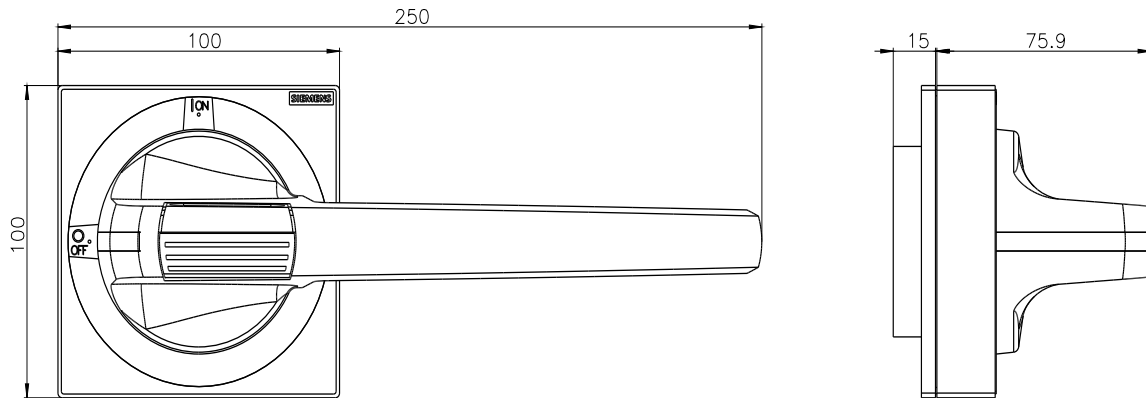

handle with masking plate EMERGENCY-STOP size 100x 100, for shaft 12x 12, 0-I, handle size 200mm accessory for 3KD size 5 3KF size 5

Model	
product brand name	SETRON
product designation	handle with masking plate
design of the product	EMERGENCY OFF
design of handle	Red-yellow
design of the door lock system	Door interlocking
size of cross-section of the shaft of door-coupling rotary operating mechanism	12x12 mm
size format of the masking frame of door-coupling rotary operating mechanism	100x 100 mm
length of handle	200 mm
protection class IP	IP65
suitability for use	for 3KD size 5, 3KF size 5

Mechanical Design	
height	144 mm
width	98 mm
depth	450 mm
Net Weight	727 g

Approvals Certificates		
Environment	General Product Approval	Maritime application

[Environmental Conformations](#)

Further information	
Information on the packaging https://support.industry.siemens.com/cs/ww/en/view/109813875	
Information for data generation and storage	

Image database (product images, 2D dimension drawings, 3D models, device circuit diagrams, ...)

https://www.automation.siemens.com/bilddb/cax_en.aspx?mlfb=8UD1861-4AD05

CAx-Online-Generator

<https://www.siemens.com/cax>

Tender specifications

<https://www.siemens.com/specifications>

Characteristic curves

[https://curves.simaris.siemens.com/curves/<mmp_prod_noCOMP="HAUPT"></mmp_prod_no>](https://curves.simaris.siemens.com/curves/<mmp_prod_noCOMP=)