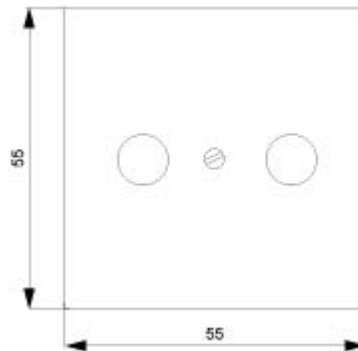

Service&Support (Manuals, Certificates, Characteristics, FAQs,...)

<https://support.industry.siemens.com/cs/ww/en/ps/5TG1223>

Image database (product images, 2D dimension drawings, 3D models, device circuit diagrams, ...)

https://www.automation.siemens.com/bilddb/cax_en.aspx?mlfb=5TG1223

CAX-Online-Generator

<https://www.siemens.com/cax>

Tender specifications

<https://www.siemens.com/specifications>

Characteristic curves

[https://curves.simaris.siemens.com/curves/<mmp_prod_noCOMP="HAUPT"></mmp_prod_no>](https://curves.simaris.siemens.com/curves/<mmp_prod_noCOMP=)