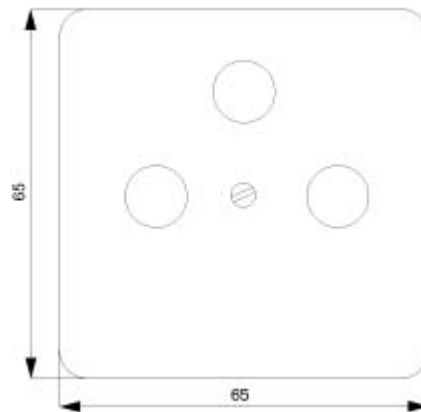

DELTA profil, Cover plate TV/RF/SAT 2 and 3 knockout holes silver

Model	
product brand name	DELTA
product designation	Cover plates for TV/RF/SAT connection, 2-hole and 3-hole version
design of the product	TV / RF / SAT
cover plate version	65x65 mm
type of composition	central plate
General technical data	
mounting type	flush mounting
surface processing	others
product feature printed marking	No
material	thermoplastic
Protection class	
protection class IP	IP20
Suitability	
suitability for use	SAT
Appearance	
appearance	shiny
RAL color number (similar)	9 006
color	silver
Product details	
product feature luster terminal	No
product feature dust cover	No
product component	
• labeling field	No
• hinged lid	No
• strain relief	No
product feature halogen-free	Yes
product feature transparent	No
Mechanical Design	
height	65 mm
fastening method	screw mounting
Net Weight	14 g
material	plastic
Approvals Certificates	
Environment	General Product Approval

Service&Support (Manuals, Certificates, Characteristics, FAQs,...)

<https://support.industry.siemens.com/cs/ww/en/ps/5TG1778-2>

Image database (product images, 2D dimension drawings, 3D models, device circuit diagrams, ...)

https://www.automation.siemens.com/bilddb/cax_en.aspx?mlfb=5TG1778-2

CAX-Online-Generator

<https://www.siemens.com/cax>

Tender specifications

<https://www.siemens.com/specifications>

Characteristic curves

[https://curves.simaris.siemens.com/curves/<mmp_prod_noCOMP="HAUPT"></mmp_prod_no>](https://curves.simaris.siemens.com/curves/<mmp_prod_noCOMP=)