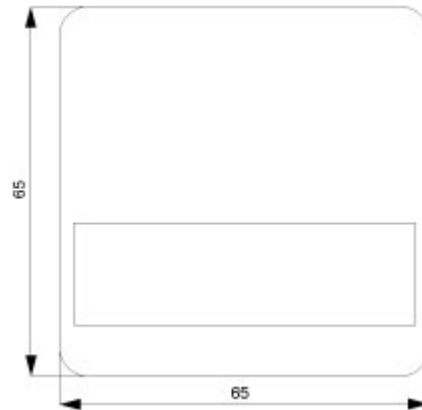

DELTA profil, titanium white Rocker switch with label for universal switch
Change/off for intermediate and OFF switch for neutral pushbutton, 65x 65 mm

Model	
product brand name	DELTA
product designation	Rockers
design of the product	65x65 mm
cover version	one-piece rocker
General technical data	
marking	without imprint
surface processing	others
material	thermoplast
Protection class	
protection class IP	IP20
Suitability	
suitability for integration	switch/pushbutton
suitability for integration bus system pushbutton coupling	Yes
Appearance	
appearance	shiny
RAL color number (similar)	9 010
color	Titanium white
Product details	
product feature control window	No
product component	
• replaceable lens	No
• labeling field	Yes
product feature halogen-free	Yes
Mechanical Design	
fastening method	other
Net Weight	32 g
material of cover for switch pushbutton dimmer	plastic
Approvals Certificates	
Environment	General Product Approval

Service&Support (Manuals, Certificates, Characteristics, FAQs,...)

<https://support.industry.siemens.com/cs/ww/en/ps/5TG7816>

Image database (product images, 2D dimension drawings, 3D models, device circuit diagrams, ...)

https://www.automation.siemens.com/bilddb/cax_en.aspx?mlfb=5TG7816

CAX-Online-Generator

<https://www.siemens.com/cax>

Tender specifications

<https://www.siemens.com/specifications>

Characteristic curves

[https://curves.simaris.siemens.com/curves/<mmp_prod_noCOMP="HAUPT"></mmp_prod_no>](https://curves.simaris.siemens.com/curves/<mmp_prod_noCOMP=)