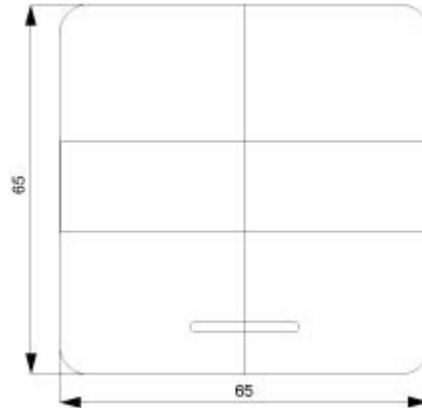

DELTA profil, silver Rocker switch with window, with label for series/double two-way switch for pushbutton 2-fold Mid-position for double pushbutton, 65x 65 mm

Model	
product brand name	DELTA
product designation	Rockers
design of the product	65x65 mm
cover version	two-piece rocker
General technical data	
marking	without imprint
surface processing	others
material	thermoplast
Protection class	
protection class IP	IP20
Suitability	
suitability for integration	switch/pushbutton
suitability for integration bus system pushbutton coupling	Yes
Appearance	
appearance	shiny
RAL color number (similar)	9 006
color	silver
Product details	
product feature control window	Yes
product component	
• replaceable lens	No
• labeling field	Yes
product feature halogen-free	Yes
Mechanical Design	
fastening method	other
Net Weight	65 g
material of cover for switch pushbutton dimmer	plastic
Approvals Certificates	
Environment	General Product Approval

Service&Support (Manuals, Certificates, Characteristics, FAQs,...)

<https://support.industry.siemens.com/cs/ww/en/ps/5TG7937>

Image database (product images, 2D dimension drawings, 3D models, device circuit diagrams, ...)

https://www.automation.siemens.com/bilddb/cax_en.aspx?mlfb=5TG7937

CAX-Online-Generator

<https://www.siemens.com/cax>

Tender specifications

<https://www.siemens.com/specifications>

Characteristic curves

[https://curves.simaris.siemens.com/curves/<mmp_prod_noCOMP="HAUPT"></mmp_prod_no>](https://curves.simaris.siemens.com/curves/<mmp_prod_noCOMP=)