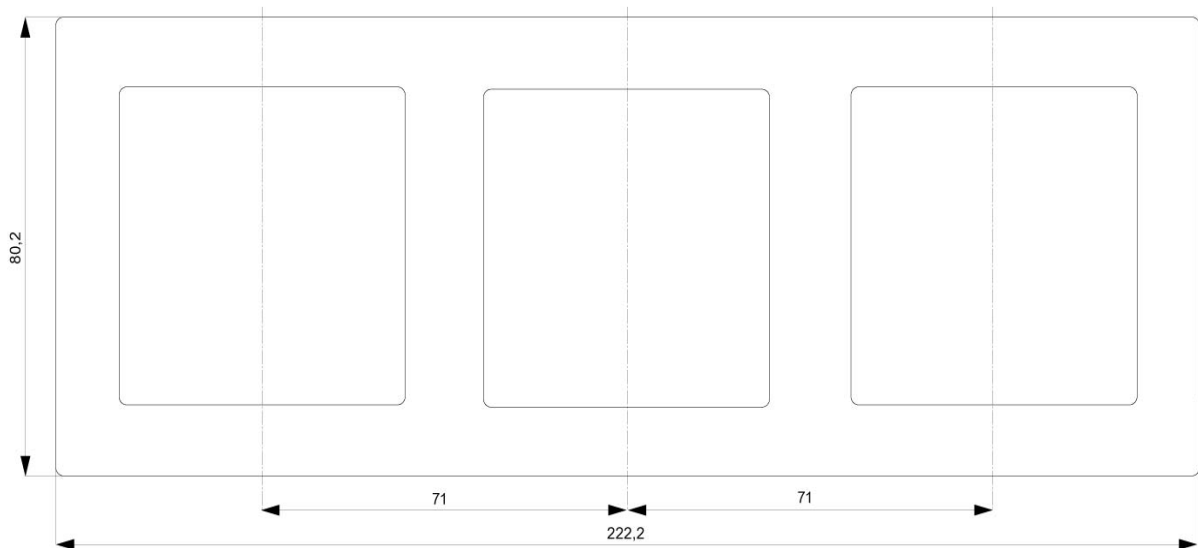

DELTA line, titanium white frame 3-fold, 222x 80 mm

Model	
product brand name	DELTA
product designation	Frame
design of cover frame flush design	No
General technical data	
surface processing	others
material	thermoplastic
Protection class	
protection class IP	IP20
Suitability	
suitability for integration built-in installation	No
suitability for integration device installation duct	No
suitability for integration underfloor duct box	No
suitability for integration flush mounting	Yes
Appearance	
appearance	shiny
RAL color number	9 010
color	Titanium white
Product details	
product component	
• labeling field	No
• hinged lid	No
product feature halogen-free	Yes
product feature transparent	No
Number	
number of units	3
Mechanical Design	
height	222 mm
width	80 mm
fastening method	terminal mounting
mounting position	horizontal and vertical
Net Weight	
material of cover frame	plastic
Approvals Certificates	
Environment	General Product Approval

Service&Support (Manuals, Certificates, Characteristics, FAQs,...)

<https://support.industry.siemens.com/cs/ww/en/ps/5TG2553-0>

Image database (product images, 2D dimension drawings, 3D models, device circuit diagrams, ...)

[https://www.automation.siemens.com/bilddb/cax\\_en.aspx?mlfb=5TG2553-0](https://www.automation.siemens.com/bilddb/cax_en.aspx?mlfb=5TG2553-0)

CAx-Online-Generator

<https://www.siemens.com/cax>

Tender specifications

<https://www.siemens.com/specifications>

Characteristic curves

[https://curves.simaris.siemens.com/curves/<mmp\\_prod\\_noCOMP='HAUPT'></mmp\\_prod\\_no>](https://curves.simaris.siemens.com/curves/<mmp_prod_noCOMP='HAUPT'></mmp_prod_no>)