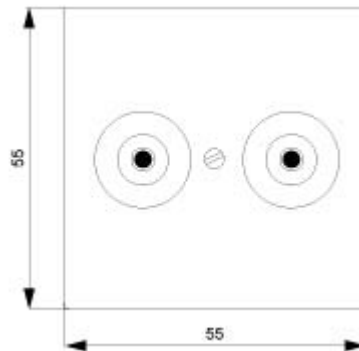

DELTA i-system electrical white BNC plug socket 2-fold, 75 ohm cover plate 55 x 55 mm

Model	
product brand name	DELTA
product designation	Cover plate, with BNC connection, double
design of the product	Communication
cover plate version	55x55 mm
type of composition	central plate
General technical data	
mounting type	flush mounting
surface processing	others
product feature printed marking	No
material	thermoplastic
Protection class	
protection class IP	IP20
Suitability	
suitability for use	BNC/TNC
Appearance	
appearance	shiny
RAL color number (similar)	1 013
color	electric white
Product details	
product feature luster terminal	No
product feature dust cover	No
product component	
• labeling field	No
• hinged lid	No
• strain relief	No
product feature halogen-free	Yes
product feature transparent	No
Mechanical Design	
height	55 mm
fastening method	screw mounting
Net Weight	91 g
material	plastic
Approvals Certificates	
Environment	General Product Approval

Service&Support (Manuals, Certificates, Characteristics, FAQs,...)

<https://support.industry.siemens.com/cs/ww/en/ps/5TG2067>

Image database (product images, 2D dimension drawings, 3D models, device circuit diagrams, ...)

https://www.automation.siemens.com/bilddb/cax_en.aspx?mlfb=5TG2067

CAX-Online-Generator

<https://www.siemens.com/cax>

Tender specifications

<https://www.siemens.com/specifications>

Characteristic curves

[https://curves.simaris.siemens.com/curves/<mmp_prod_noCOMP="HAUPT"></mmp_prod_no>](https://curves.simaris.siemens.com/curves/<mmp_prod_noCOMP=)