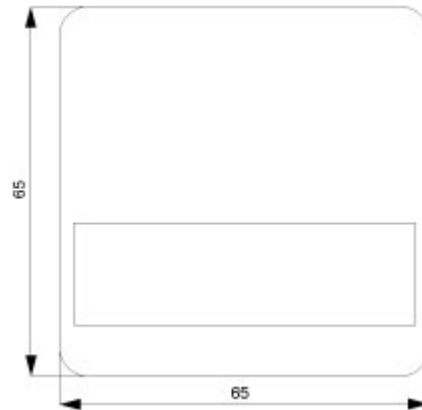

DELTA profil, silver Rocker switch with label for universal switch Change/off for intermediate and OFF switch for neutral pushbutton, 65x 65 mm

Model	
product brand name	DELTA
product designation	Rockers
design of the product	65x65 mm
cover version	one-piece rocker
General technical data	
marking	without imprint
surface processing	others
material	thermoplast
Protection class	
protection class IP	IP20
Suitability	
suitability for integration	switch/pushbutton
suitability for integration bus system pushbutton coupling	Yes
Appearance	
appearance	shiny
RAL color number (similar)	9 006
color	silver
Product details	
product feature control window	No
product component	
• replaceable lens	No
• labeling field	Yes
product feature halogen-free	Yes
Mechanical Design	
fastening method	other
Net Weight	25 g
material of cover for switch pushbutton dimmer	plastic
Approvals Certificates	
Environment	General Product Approval

Service&Support (Manuals, Certificates, Characteristics, FAQs,...)

<https://support.industry.siemens.com/cs/ww/en/ps/5TG7936>

Image database (product images, 2D dimension drawings, 3D models, device circuit diagrams, ...)

https://www.automation.siemens.com/bilddb/cax_en.aspx?mlfb=5TG7936

CAX-Online-Generator

<https://www.siemens.com/cax>

Tender specifications

<https://www.siemens.com/specifications>

Characteristic curves

[https://curves.simaris.siemens.com/curves/<mmp_prod_noCOMP="HAUPT"></mmp_prod_no>](https://curves.simaris.siemens.com/curves/<mmp_prod_noCOMP=)