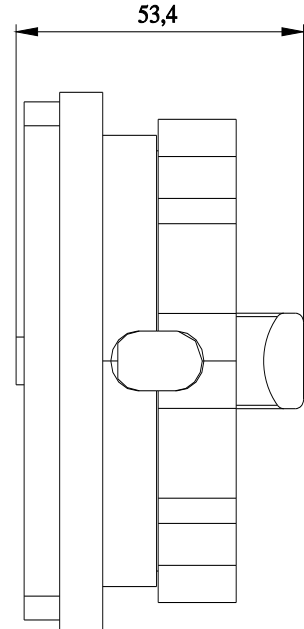

rotary operating mechanism, actuating lever Red / yellow, four-hole Front mounting, accessory for main and emergency switching-off switch 3LD2 for 63A - 125A and for molded case switch 3LD UL for 30A

Model	
product brand name	SETRON
product designation	Rotary operators
design of the product	accessories for 3LD2 main and EMERGENCY-STOP switches
degree of protection NEMA rating	1, 3R, 4X, 12
suitability for use switch disconnecter	Yes
suitability for use circuit breaker	No
suitability for use EMERGENCY OFF switch	Yes
color	red / yellow
• of the actuating element	red / yellow
product feature can be locked in ON position	No
• Product component with axis	No
• product component restart inhibit function block	No
• product component padlock locking mechanism	No
• product component key lock	No
product feature can be locked into OFF position	Yes
number of bracket locks maximum	3
hasp thickness of the bracket locks	4 ... 8 mm
Net Weight	149 g

<https://www.siemens.com/cax>

Tender specifications

<https://www.siemens.com/specifications>

Characteristic curves

https://curves.simaris.siemens.com/curves/<mmp_prod_noCOMP='HAUPT'></mmp_prod_no>

last modified: