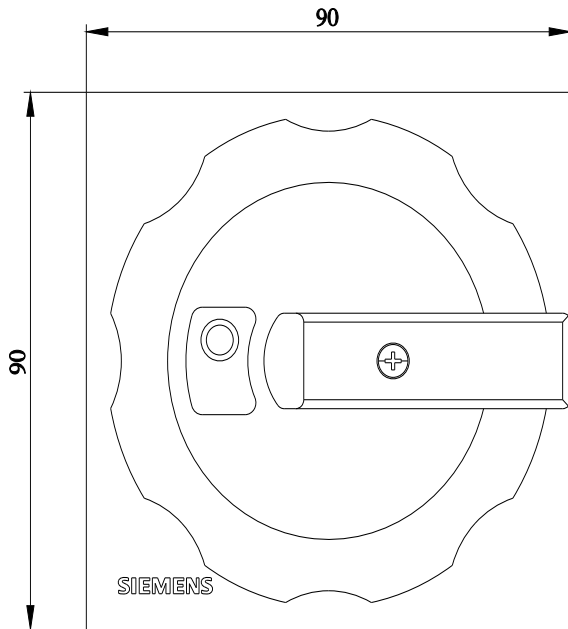

<https://www.siemens.com/cax>

Tender specifications

<https://www.siemens.com/specifications>

Characteristic curves

<https://curves.simaris.siemens.com/curves/<mmp_prod_noCOMP='HAUPT'></mmp_prod_no>>

last modified:

10/25/2025