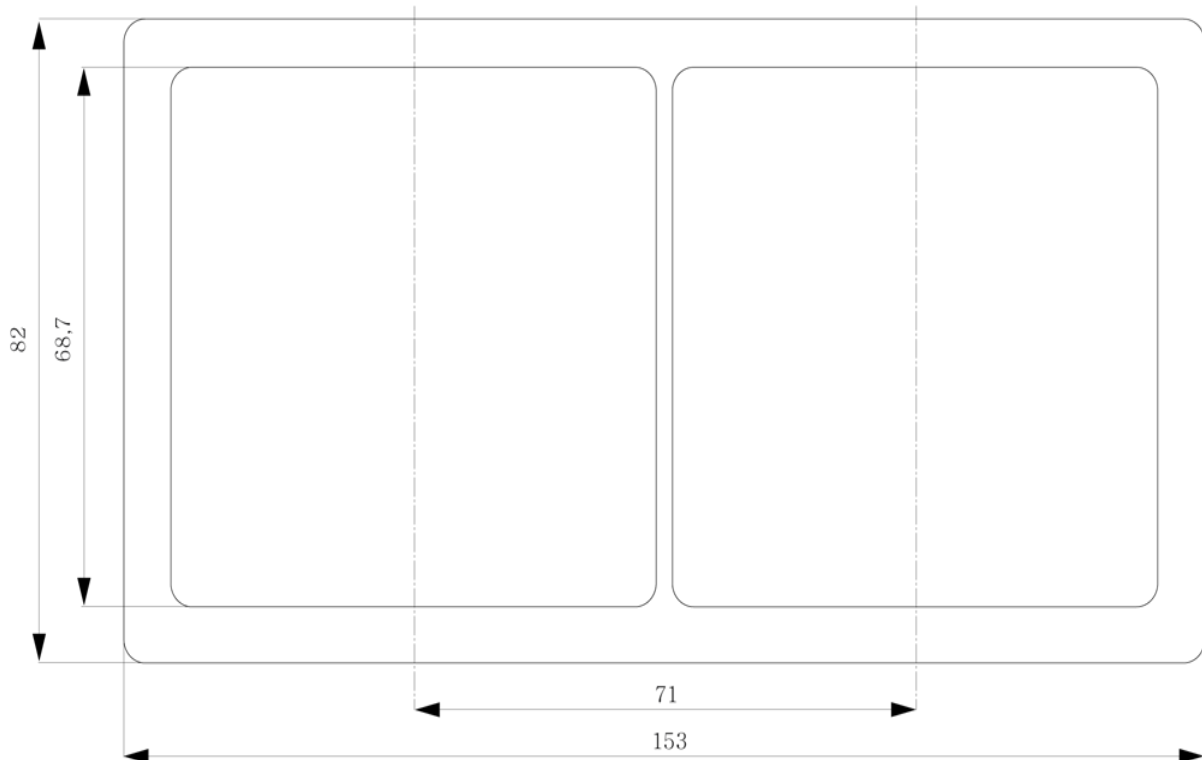

DELTA style, titanium white frame 2-fold, 153x 82 mm

Model		
product brand name	DELTA	
product designation	Frame	
design of cover frame flush design	No	
General technical data		
surface processing	others	
material	thermoplastic	
Protection class		
protection class IP	IP20	
Suitability		
suitability for integration built-in installation	No	
suitability for integration device installation duct	No	
suitability for integration underfloor duct box	No	
suitability for integration flush mounting	Yes	
Appearance		
appearance	shiny	
RAL color number	9 010	
color	Titanium white	
Product details		
product component		
• labeling field	No	
• hinged lid	No	
product feature halogen-free	Yes	
product feature transparent	No	
Number		
number of units	2	
Mechanical Design		
height	153 mm	
width	82 mm	
fastening method	terminal mounting	
mounting position	horizontal and vertical	
Net Weight	33 g	
material of cover frame	plastic	
Approvals Certificates		
Environment	General Product Approval	other

Service&Support (Manuals, Certificates, Characteristics, FAQs,...)

<https://support.industry.siemens.com/cs/ww/en/ps/5TG1322>

Image database (product images, 2D dimension drawings, 3D models, device circuit diagrams, ...)

https://www.automation.siemens.com/bilddb/cax_en.aspx?mlfb=5TG1322

CAX-Online-Generator

<https://www.siemens.com/cax>

Tender specifications

<https://www.siemens.com/specifications>

Characteristic curves

[https://curves.simaris.siemens.com/curves/<mmp_prod_noCOMP="HAUPT"></mmp_prod_no>](https://curves.simaris.siemens.com/curves/<mmp_prod_noCOMP=)