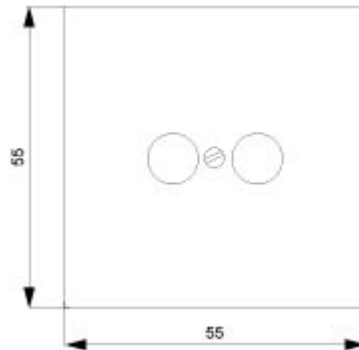

DELTA i-system electrical white cover plate 55 x 55 mm for miniature connectors

Model		
product brand name	DELTA	
product designation	cover	
design of the product	55x55 mm	
cover version	others	
General technical data		
marking	without imprint	
surface processing	others	
material	thermoplast	
Protection class		
protection class IP	IP20	
Suitability		
suitability for integration	miscellaneous	
suitability for integration bus system pushbutton coupling	No	
Appearance		
appearance	shiny	
RAL color number (similar)	1 013	
color	electric white	
Product details		
product feature control window	No	
product component		
• replaceable lens	No	
• labeling field	No	
product feature halogen-free	Yes	
Mechanical Design		
fastening method	other	
Net Weight	67 g	
material of cover for switch pushbutton dimmer	plastic	
Approvals Certificates		
Environment	General Product Approval	other

<https://mall.industry.siemens.com/mall/en/en/Catalog/product?mlfb=5TG2547>

Service&Support (Manuals, Certificates, Characteristics, FAQs,...)

<https://support.industry.siemens.com/cs/ww/en/ps/5TG2547>

Image database (product images, 2D dimension drawings, 3D models, device circuit diagrams, ...)

https://www.automation.siemens.com/bilddb/cax_en.aspx?mlfb=5TG2547

CAX-Online-Generator

<https://www.siemens.com/cax>

Tender specifications

<https://www.siemens.com/specifications>

Characteristic curves

[https://curves.simaris.siemens.com/curves/<mmp_prod_noCOMP="HAUPT"></mmp_prod_no>](https://curves.simaris.siemens.com/curves/<mmp_prod_noCOMP=)