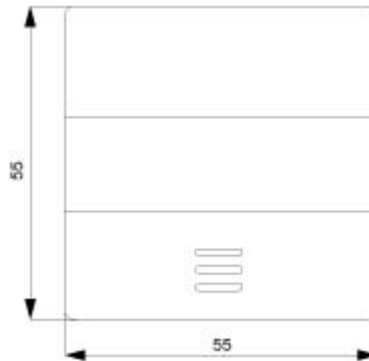

Service&Support (Manuals, Certificates, Characteristics, FAQs,...)

<https://support.industry.siemens.com/cs/ww/en/ps/5TG6281>

Image database (product images, 2D dimension drawings, 3D models, device circuit diagrams, ...)

[https://www.automation.siemens.com/bilddb/cax\\_en.aspx?mlfb=5TG6281](https://www.automation.siemens.com/bilddb/cax_en.aspx?mlfb=5TG6281)

CAX-Online-Generator

<https://www.siemens.com/cax>

Tender specifications

<https://www.siemens.com/specifications>

Characteristic curves

[https://curves.simaris.siemens.com/curves/<mmp\\_prod\\_noCOMP="HAUPT"></mmp\\_prod\\_no>](https://curves.simaris.siemens.com/curves/<mmp_prod_noCOMP=)