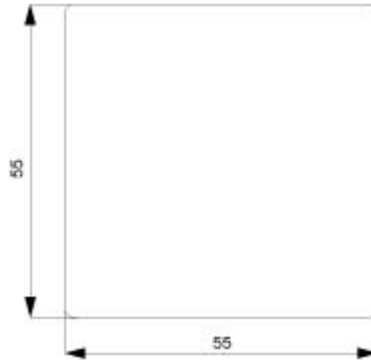

Image database (product images, 2D dimension drawings, 3D models, device circuit diagrams, ...)

[https://www.automation.siemens.com/bilddb/cax\\_en.aspx?mlfb=5TG6241](https://www.automation.siemens.com/bilddb/cax_en.aspx?mlfb=5TG6241)

CAX-Online-Generator

<https://www.siemens.com/cax>

Tender specifications

<https://www.siemens.com/specifications>

Characteristic curves

[https://curves.simaris.siemens.com/curves/<mmp\\_prod\\_noCOMP="HAUPT"></mmp\\_prod\\_no>](https://curves.simaris.siemens.com/curves/<mmp_prod_noCOMP=)