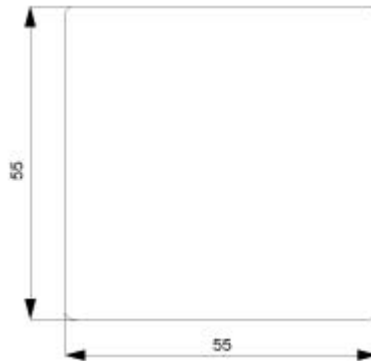

Image database (product images, 2D dimension drawings, 3D models, device circuit diagrams, ...)

[https://www.automation.siemens.com/bilddb/cax\\_en.aspx?mlfb=5TG6221](https://www.automation.siemens.com/bilddb/cax_en.aspx?mlfb=5TG6221)

CAX-Online-Generator

<https://www.siemens.com/cax>

Tender specifications

<https://www.siemens.com/specifications>

Characteristic curves

[https://curves.simaris.siemens.com/curves/<mmp\\_prod\\_noCOMP="HAUPT"></mmp\\_prod\\_no>](https://curves.simaris.siemens.com/curves/<mmp_prod_noCOMP=)