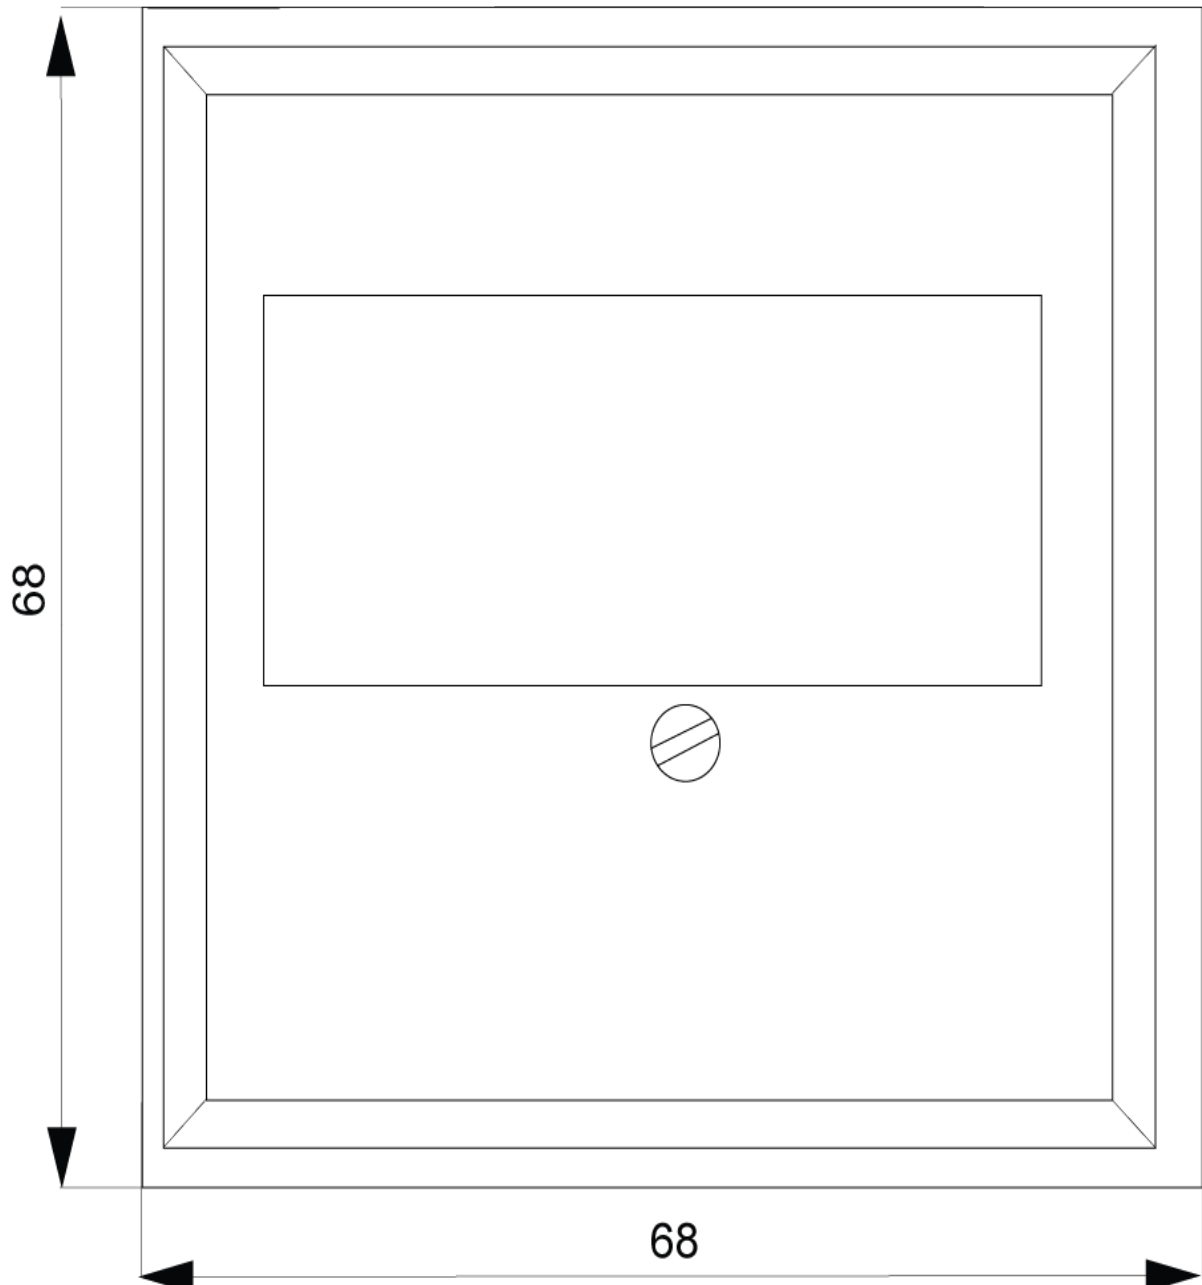

Further information

Information on the packaging

<https://support.industry.siemens.com/cs/ww/en/view/109813875>

Information for data generation and storage

<https://support.industry.siemens.com/cs/ww/en/view/109995012>

Information- and Downloadcenter (Catalogs, Brochures,...)

<https://www.siemens.com/lowvoltage/catalogs>

Industry Mall (Online ordering system)

<https://mall.industry.siemens.com/mall/en/en/Catalog/product?mlfb=5TG1342>

Service&Support (Manuals, Certificates, Characteristics, FAQs,...)

<https://support.industry.siemens.com/cs/ww/en/ps/5TG1342>

Image database (product images, 2D dimension drawings, 3D models, device circuit diagrams, ...)

<https://www.automation.siemens.com/bilddb/cax_en.aspx?mlfb=5TG1342>

CAX-Online-Generator

<https://www.siemens.com/cax>

Tender specifications

<https://www.siemens.com/specifications>

Characteristic curves

[https://curves.simaris.siemens.com/curves/<mmp_prod_noCOMP="HAUPT"></mmp_prod_no>](https://curves.simaris.siemens.com/curves/<mmp_prod_noCOMP=)