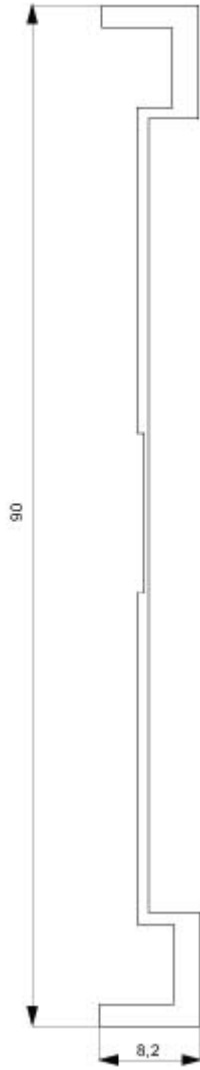

DELTA miro Frame 3-fold Authentic material wood Wood type maple red
Dimensions 232x 90 mm

Model		
product brand name	DELTA	
product designation	Frame	
design of cover frame flush design	No	
General technical data		
surface processing	others	
material	others	
Protection class		
protection class IP	IP20	
Suitability		
suitability for integration built-in installation	No	
suitability for integration device installation duct	No	
suitability for integration underfloor duct box	No	
suitability for integration flush mounting	Yes	
Appearance		
appearance	not applicable	
RAL color number	305 050	
color	Maple red	
Product details		
product component		
• labeling field	No	
• hinged lid	No	
product feature halogen-free	Yes	
product feature transparent	No	
Number		
number of units	3	
Mechanical Design		
height	232 mm	
width	90 mm	
fastening method	terminal mounting	
mounting position	horizontal and vertical	
Net Weight	89 g	
material of cover frame	wood	
Approvals Certificates		
Environment	General Product Approval	other

<https://mall.industry.siemens.com/mall/en/en/Catalog/product?mlfb=5TG1103-2>

Service&Support (Manuals, Certificates, Characteristics, FAQs,...)

<https://support.industry.siemens.com/cs/ww/en/ps/5TG1103-2>

Image database (product images, 2D dimension drawings, 3D models, device circuit diagrams, ...)

https://www.automation.siemens.com/bilddb/cax_en.aspx?mlfb=5TG1103-2

CAX-Online-Generator

<https://www.siemens.com/cax>

Tender specifications

<https://www.siemens.com/specifications>

Characteristic curves

[https://curves.simaris.siemens.com/curves/<mmp_prod_noCOMP="HAUPT"></mmp_prod_no>](https://curves.simaris.siemens.com/curves/<mmp_prod_noCOMP=)