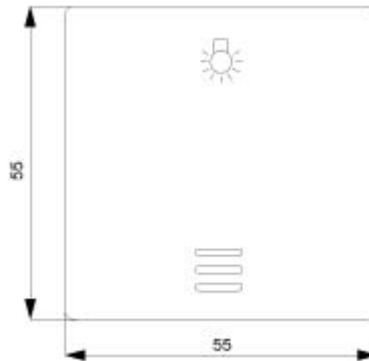

<https://mall.industry.siemens.com/mall/en/en/Catalog/product?mlfb=5TG6276>

Service&Support (Manuals, Certificates, Characteristics, FAQs,...)

<https://support.industry.siemens.com/cs/ww/en/ps/5TG6276>

Image database (product images, 2D dimension drawings, 3D models, device circuit diagrams, ...)

https://www.automation.siemens.com/bilddb/cax_en.aspx?mlfb=5TG6276

CAX-Online-Generator

<https://www.siemens.com/cax>

Tender specifications

<https://www.siemens.com/specifications>

Characteristic curves

[https://curves.simaris.siemens.com/curves/<mmp_prod_noCOMP="HAUPT"></mmp_prod_no>](https://curves.simaris.siemens.com/curves/<mmp_prod_noCOMP=)