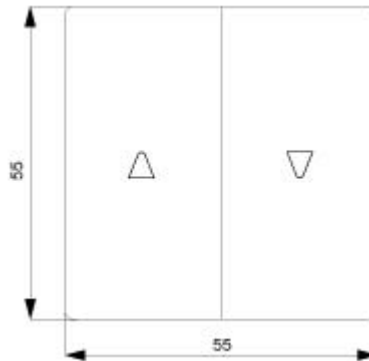

<https://mall.industry.siemens.com/mall/en/en/Catalog/product?mlfb=5TG6214>

Service&Support (Manuals, Certificates, Characteristics, FAQs,...)

<https://support.industry.siemens.com/cs/ww/en/ps/5TG6214>

Image database (product images, 2D dimension drawings, 3D models, device circuit diagrams, ...)

https://www.automation.siemens.com/bilddb/cax_en.aspx?mlfb=5TG6214

CAX-Online-Generator

<https://www.siemens.com/cax>

Tender specifications

<https://www.siemens.com/specifications>

Characteristic curves

[https://curves.simaris.siemens.com/curves/<mmp_prod_noCOMP="HAUPT"></mmp_prod_no>](https://curves.simaris.siemens.com/curves/<mmp_prod_noCOMP=)